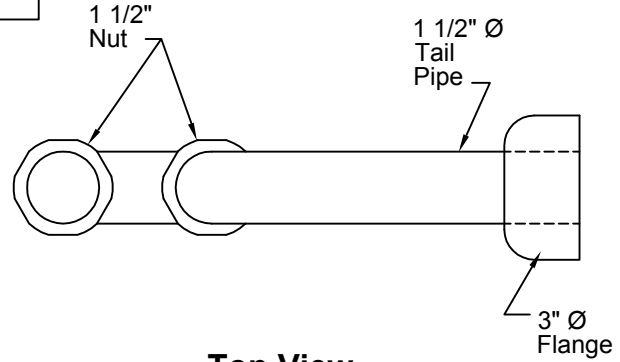

**Isometric View**

**Top View**

**Front View**

**Side View**

  
**California Faucets®**  
 info@calfaucets.com  
 www.calfaucets.com

<b>FIXTURE:</b> <b>Trap Kit</b>	
<b>MODEL #:</b> <b>9075</b>	
<b>DWG NO:</b> .	<b>REV:</b>

<b>REVISIONS</b>	<b>REV DATE</b>	<b>STARTING DATE:</b> June 14, 2005
		<b>APPRVD DATE:</b>
		<b>APPRVD BY:</b>
		<b>SCALE:</b> None
		<b>DRAWN BY:</b> William Linares william@calfaucets.com