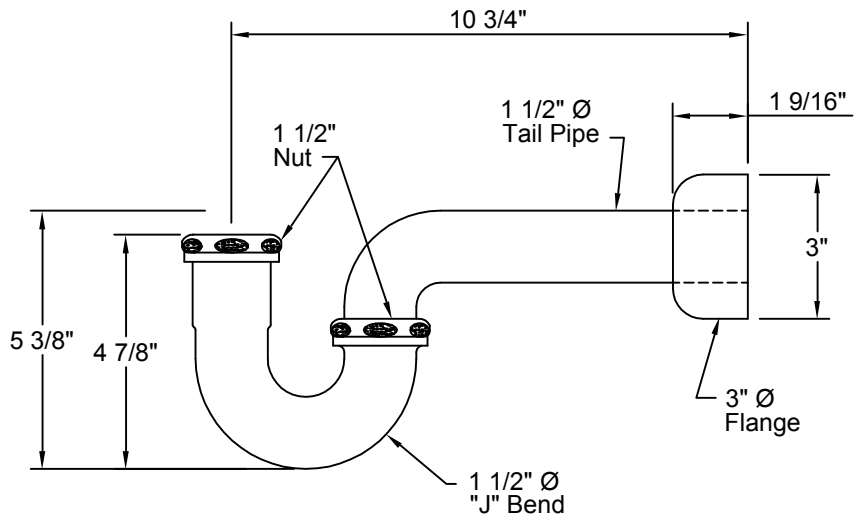

**Isometric View**

**Top View**

**Front View**

**Side View**

  
**California Faucets®**  
 info@calfaucets.com  
 www.calfaucets.com

<b>FIXTURE:</b> <b>Trap Kit</b>	
<b>MODEL #:</b> <b>9075</b>	
<b>DWG NO:</b> .	<b>REV:</b>

<b>REVISIONS</b>	<b>REV DATE</b>	<b>STARTING DATE:</b> June 14, 2005
		<b>APPRVD DATE:</b>
		<b>APPRVD BY:</b>
		<b>SCALE:</b> None
		<b>DRAWN BY:</b> William Linares william@calfaucets.com