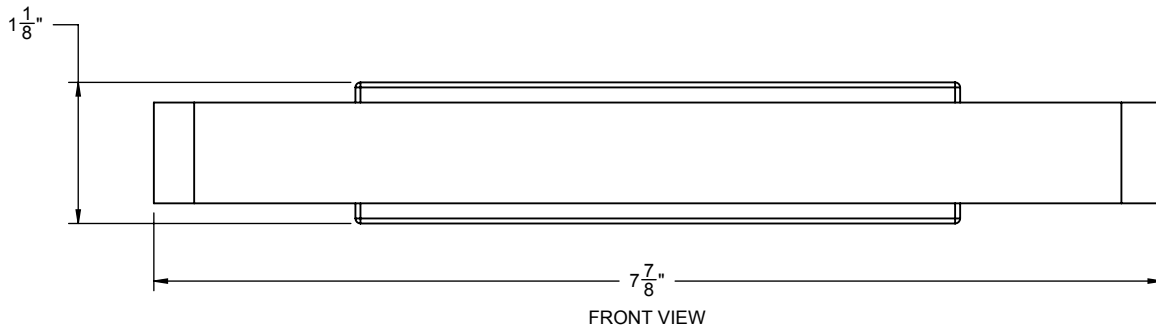

California Faucets®

TERRA MAR™

TOWEL RING

Features

- Over 30 finishes including 14 PVD finishes
- All brass construction
- Includes all mounting hardware

78-TR

Codes/Standards Applicable

Product meets or exceeds the following:

- None applicable

SPECIFICATIONS SUBJECT TO CHANGE WITHOUT NOTICE

ALL DIMENSIONS SHOWN TO NEAREST 1/16"