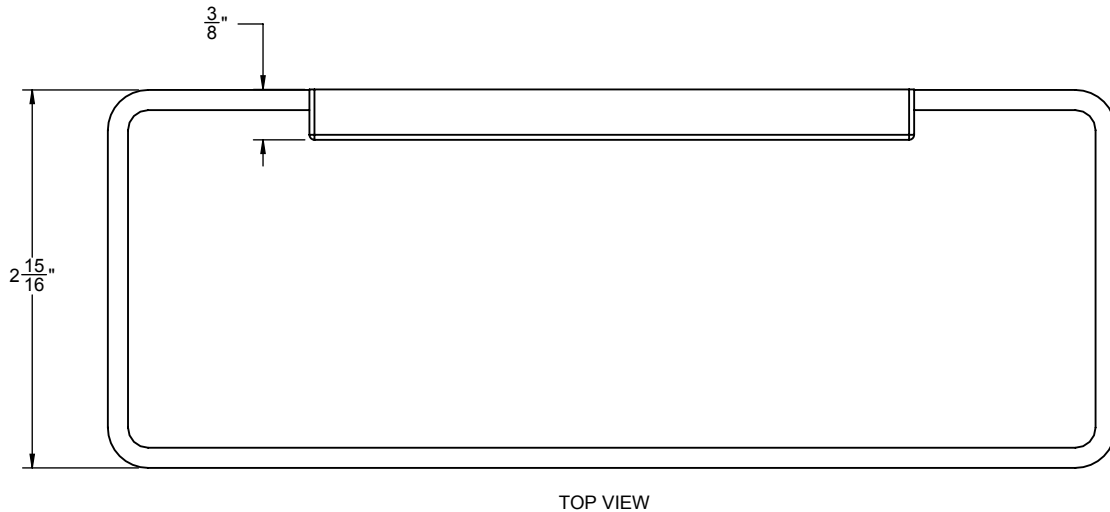

California Faucets®

TERRA MAR™

TOWEL RING

Features

- Over 30 finishes including 14 PVD finishes
- All brass construction
- Includes all mounting hardware

78-TR

Codes/Standards Applicable

Product meets or exceeds the following:

- None applicable

SPECIFICATIONS SUBJECT TO CHANGE WITHOUT NOTICE

ALL DIMENSIONS SHOWN TO NEAREST 1/16"