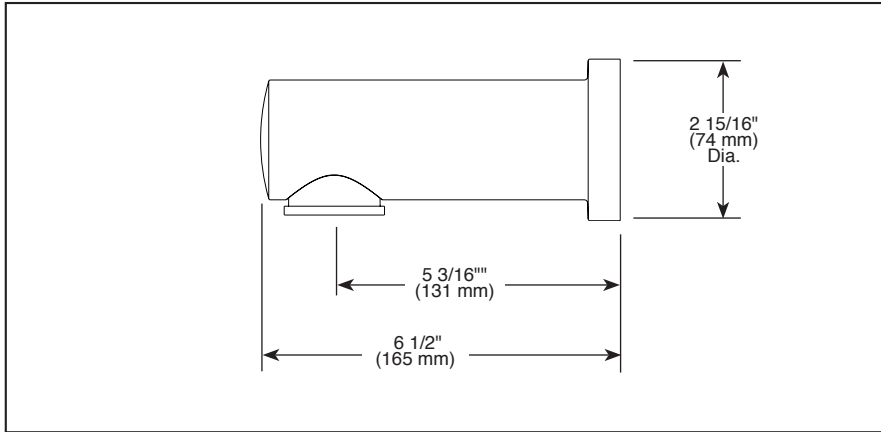

Submitted Model No.: _____

Specific Features: _____

▲ Designate Proper Finish Suffix

BRIZO®

NON-DIVERTER TUB SPOUT

■ Odin™ Bath Collection

STANDARD SPECIFICATIONS:

- Non-diverter tub spout
- Slip onto 1/2" CWT
- Spout features hidden stream straightener
- Optional universal adapter (RP90472) allows for sweat or slip onto 1/2" CWT or thread onto 1/2" NPT
- Coordinates with Quiescence® Collection