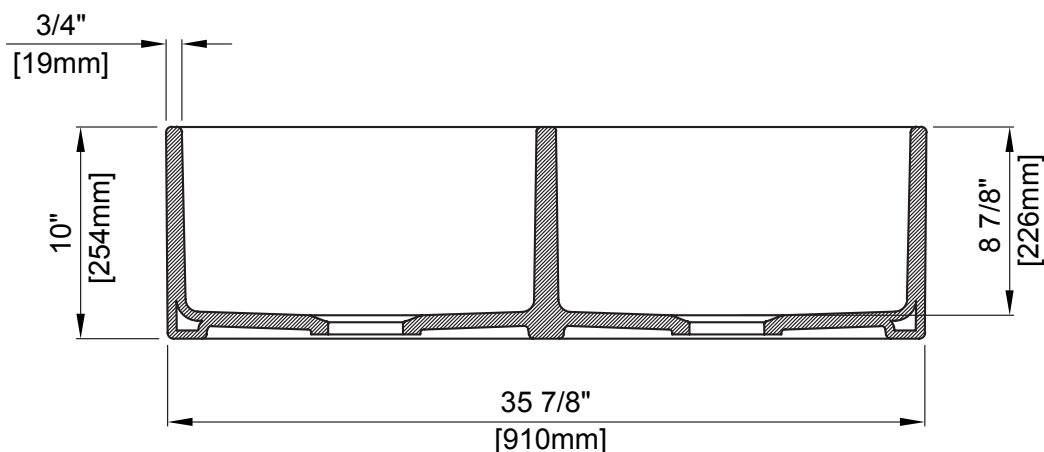

NOTES:

Refer to installation instructions supplied with kitchen sink for undermount, countertop or above counter custom installations.

Due to the fireclay process, dimensions may vary. Please use the actual sink that you will be installing in order to determine the cutout dimensions for your countertop.

CAUTION: Sink is heavy! Installer must provide adequate reinforcement for all load-bearing supports in accordance with installation instructions supplied with kitchen sink.

Fittings not included with fixture and must be ordered separately.

IMPORTANT: Dimensions of fixtures are nominal and may vary within the range of tolerance established by ANSI standards. These measurements are subject to change or cancellation. No responsibility is assumed for use of superseded or voided pages.