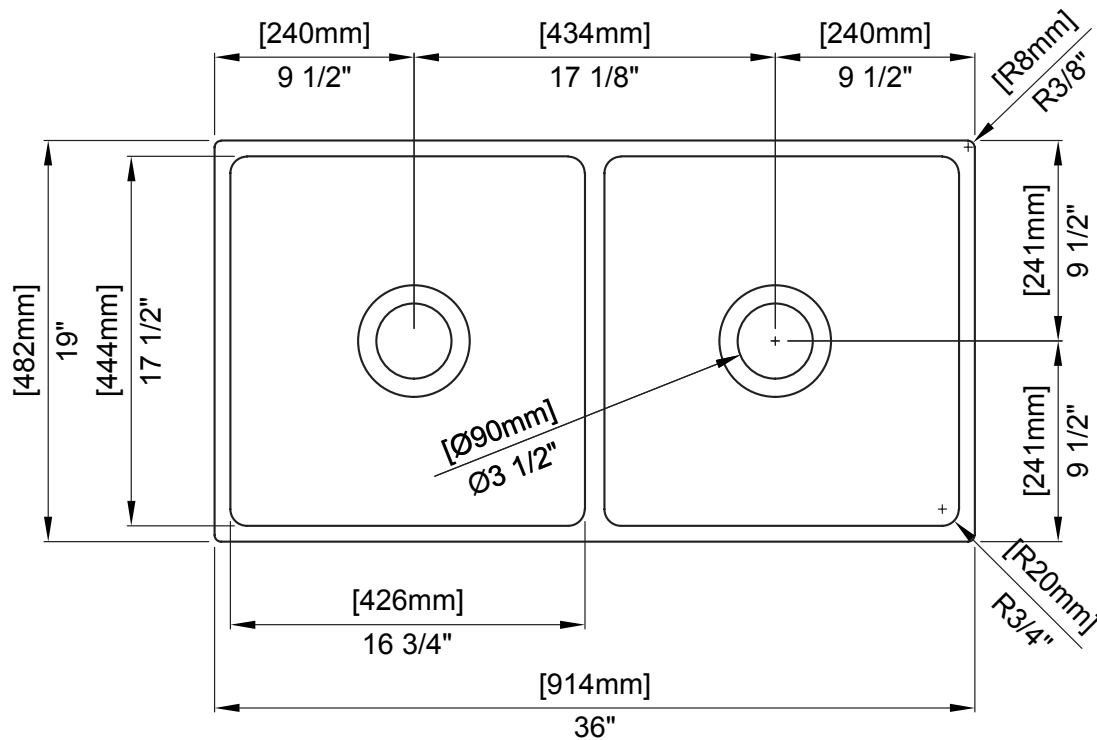

NOTES:

Refer to installation instructions supplied with kitchen sink for undermount, countertop or above counter custom installations.

Due to the fireclay process, dimensions may vary. Please use the actual sink that you will be installing in order to determine the cutout dimensions for your countertop.

CAUTION: Sink is heavy! Installer must provide adequate reinforcement for all load-bearing supports in accordance with installation instructions supplied with kitchen sink.

Fittings not included with fixture and must be ordered separately.

IMPORTANT: Dimensions of fixtures are nominal and may vary within the range of tolerance established by ANSI standards. These measurements are subject to change or cancellation. No responsibility is assumed for use of superseded or voided pages.