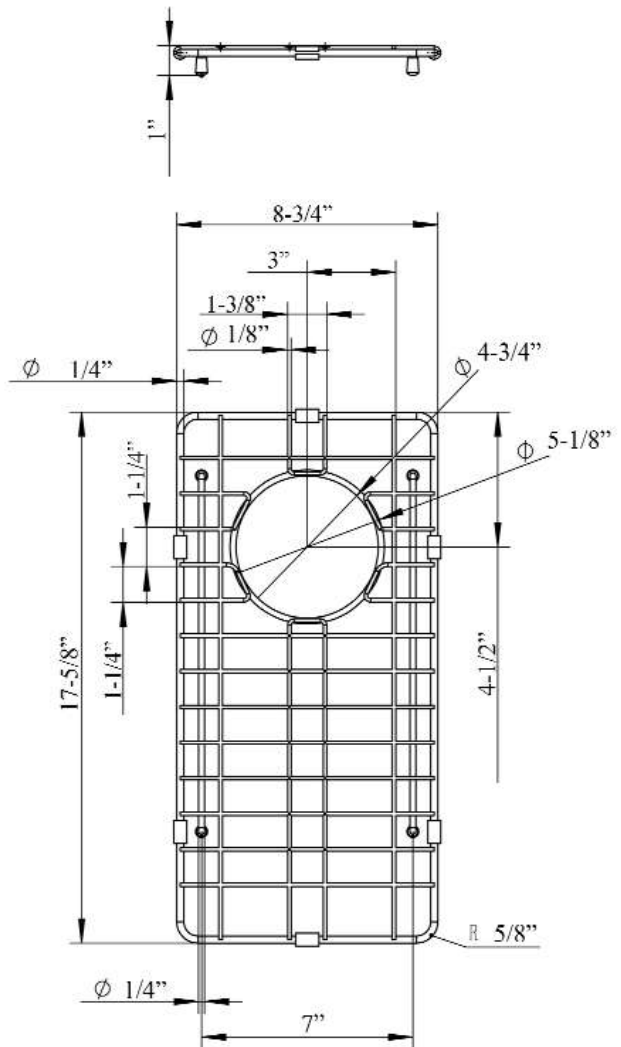

PSSSB2048 WIRE GRID

Cat. No.
PSSSB2048-WIRE

W: 8-3/4"
D: 17-5/8"
H: 1"

Drain Hole : 4-3/4"

Features:

- ▶ Fits bottom of PSSSB2048 prep sink
- ▶ Rubber Feet Covers Included

Finishes:

SS Stainless Steel

Dimensions and specifications subject to change without notice.