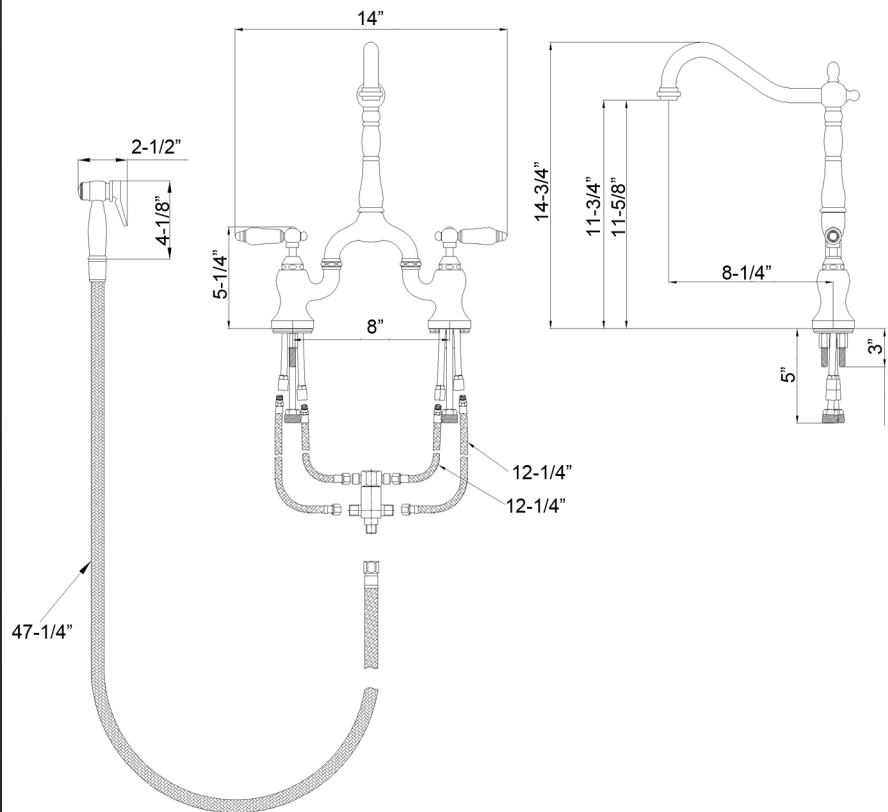

# CARLTON KITCHEN BRIDGE FAUCET WITH SIDESPRAY

Cat. No.  
KFB506-PL

Width: 14"  
Height: 14-3/4"

## Features:

- ▶ Constructed of lead free solid brass
- ▶ Hooked swivel spout
- ▶ Porcelain lever handles
- ▶ Includes brass sidespray with 47" hose
- ▶ Includes 12" connection hoses
- ▶ Height to spout is 11-3/4"
- ▶ Spout reach is 8-1/4"
- ▶ Ceramic disc cartridges
- ▶ Flow rate is 1.8 GPM at 60 psi
- ▶ IAPMO/CEC/cUPC/NSF/AB1953 Certified

## Finishes:

- BN** Brushed Nickel
- CP** Polished Chrome
- ORB** Oil Rubbed Bronze

Dimensions of fixture are nominal and may vary. Dimensions and specifications subject to change without notice.