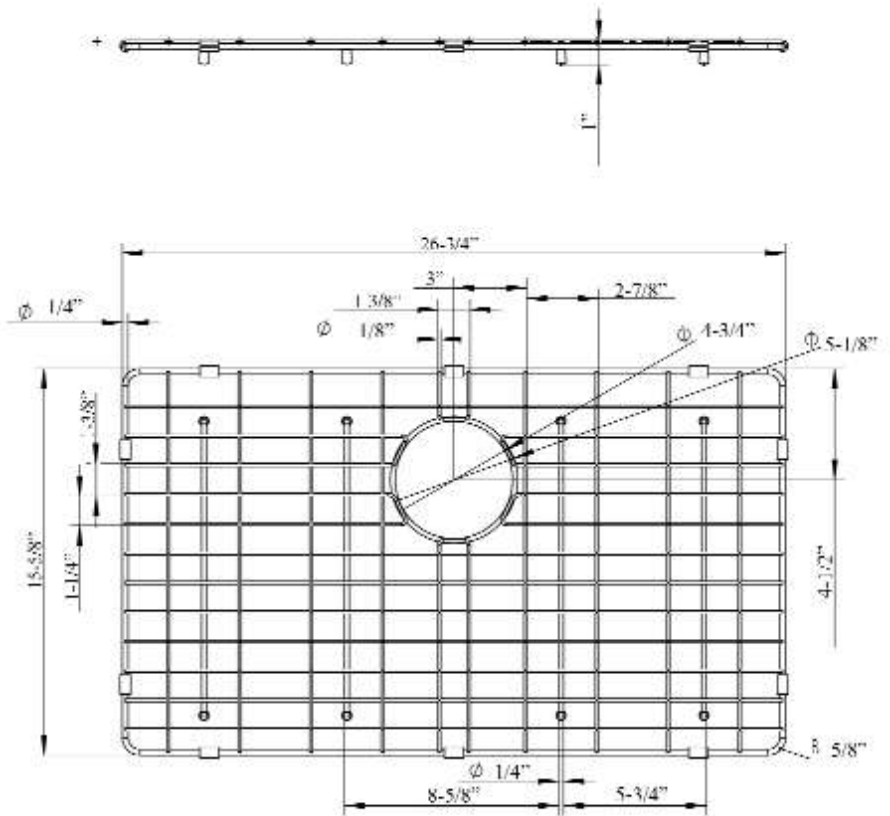

# FSSSB2038 WIRE GRID

Cat. No.  
FSSSB2038-WIRE

## Features:

- ▶ Fits bottom of FSSSB2038 farmer sink
- ▶ Rubber Feet Covers Included

## Finishes:

**SS** Stainless Steel

W: 26-<sup>3</sup>/<sub>4</sub>"  
D: 15-<sup>5</sup>/<sub>8</sub>"  
H: 1"

Drain Hole : 4-<sup>3</sup>/<sub>4</sub>"

Dimensions and specifications subject to change without notice.