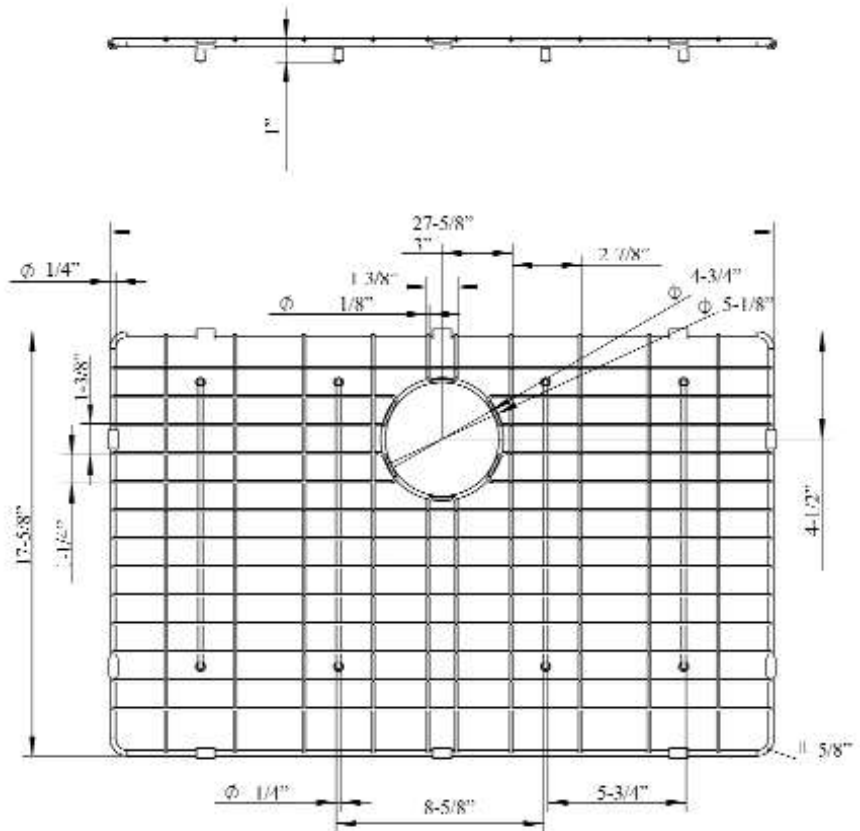

FSSSB2030 WIRE GRID

Cat. No.
FSSSB2030-WIRE

W: 27-5/8"
D: 17-5/8"
H: 1"

Drain Hole : 4-3/4"

Features:

- ▶ Fits bottom of FSSSB2030 farmer sink
- ▶ Rubber Feet Covers Included

Finishes:

SS Stainless Steel

Dimensions and specifications subject to change without notice.