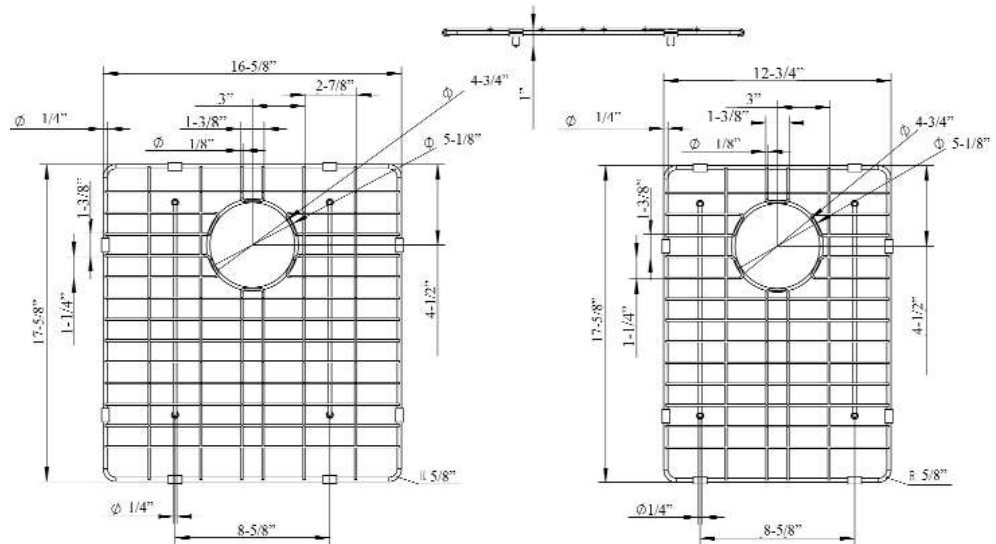

FSSDB2522 WIRE GRID

Cat. No.
FSSDB2522-WIRE

Features:

- ▶ Fits bottom of FSSDB2522 double bowl farmer sink
- ▶ Rubber Feet Covers Included

Finishes:

SS Stainless Steel

Large Wire Grid

W: 16-⁵/₈"
D: 17-⁵/₈"
H: 1"

Small Wire Grid

W: 12-³/₄"
D: 17-⁵/₈"
H: 1"

Drain Hole: 4-³/₄"

Dimensions and specifications subject to change without notice.