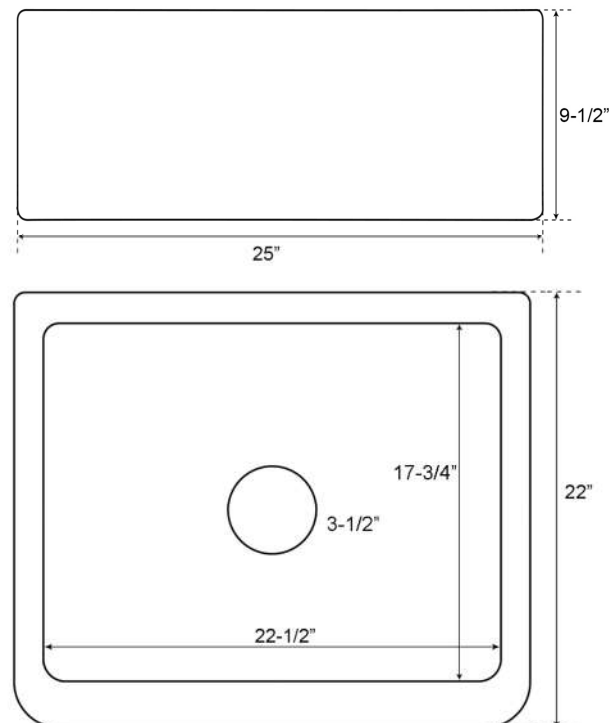

25" AUSTIN SINGLE BOWL FARMER SINK

Cat. No
FSCSB3094

W: 25"
D: 22"
H: 9-1/2"

***Please do NOT cut hole without template or actual product.**

Interior Dimensions:

Basin Interior: 22-1/2" W x 17-3/4" D
Basin depth: 8-3/4"

Features:

- ▶ Constructed of solid 16 gauge copper
- ▶ Smooth front
- ▶ Rounded interior corners easy for cleaning
- ▶ Sink bowl has no internal welds
- ▶ Sink bottom angled to drainage
- ▶ Accommodates 3-1/2" drain
- ▶ 2-5/8" Front rim, 1-1/2" back and side rims
- ▶ Patina applied to copper using French hot process
- ▶ Hand polished finish
- ▶ Copper is a living finish and will patina over time

Finish:

SAC Smooth Antique Copper

Dimensions of fixture are nominal and may vary within the range of tolerances established by ANSI Standard A112.19.2. Dimensions and specifications subject to change without notice.