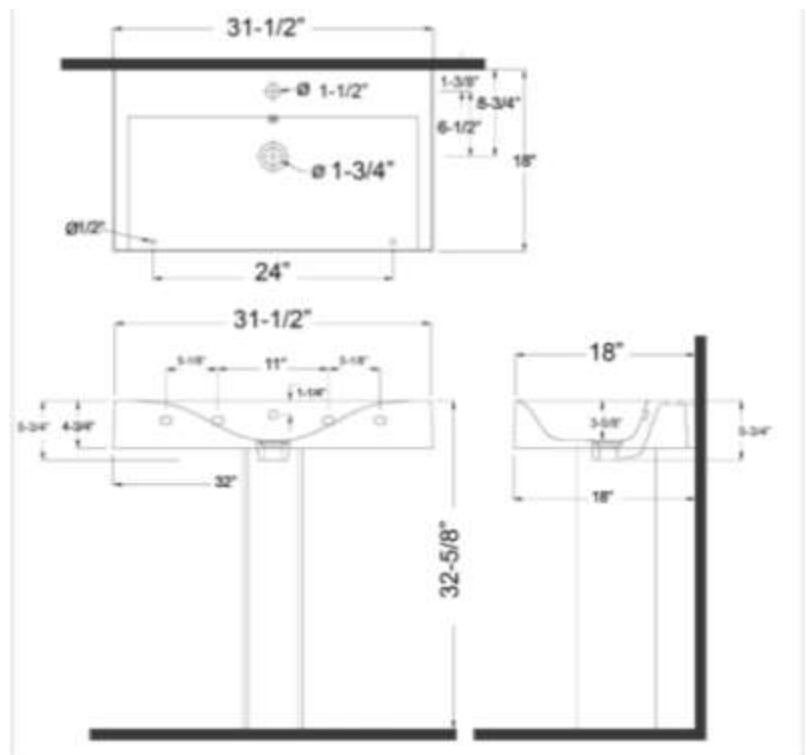

DES 32" PEDESTAL LAVATORY

CAT. NO
3-611WH

Faucet not included

Mounting hardware

W: 31-1/2" top, 32" bottom
D: 18"
H: 32-5/8"

Column: 28-1/4" x 7-1/2" x 6"
Back of column to wall: 5-3/4"

Interior Dimensions:

Basin interior:	12" x 18"
Basin depth:	3-5/8"
Faucet and spout holes:	1-1/2" & 1-3/4"
Back of basin to center of faucet:	1-3/8"
Back of basin to center of drain:	8-3/4"
Mount bolts height:	30-1/2"
Mount holes cc:	11"

Features:

- ▶ Made of Fireclay
- ▶ Available pre-drilled for single hole (3-611), 4" centerset (3-614), and 8" widespread (3-618)
- ▶ Overflow
- ▶ Mounting hardware included

Colors:

WH White

Meets or exceeds the following specifications: ASME A112.19.2 2018 and CSA B45.1-18 for ceramic plumbing fixtures.

Dimensions of fixture are nominal and may vary within the range of tolerances established by ASME Standard A112.19.2. Dimensions and specifications subject to change without notice.