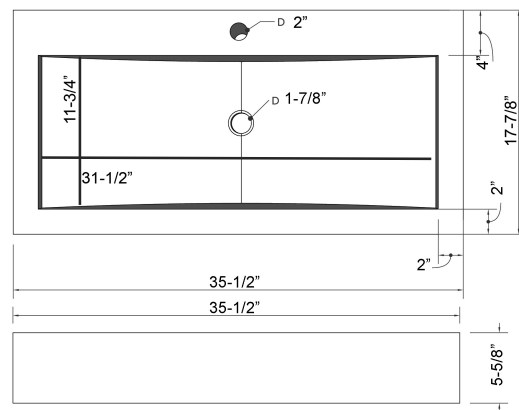

Colors:

CGC Copper Green
CDG Dusk Gray
CVB Vintage Brown

Dimensions of fixture are nominal and may vary slightly. Dimensions and specifications subject to change without notice.