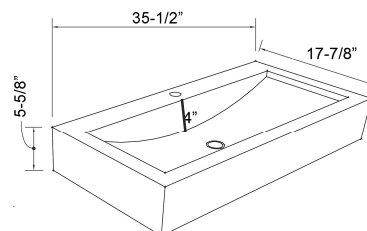

Colors:

CGC Copper Green
CDG Dusk Gray
CVB Vintage Brown

Dimensions of fixture are nominal and may vary slightly. Dimensions and specifications subject to change without notice.