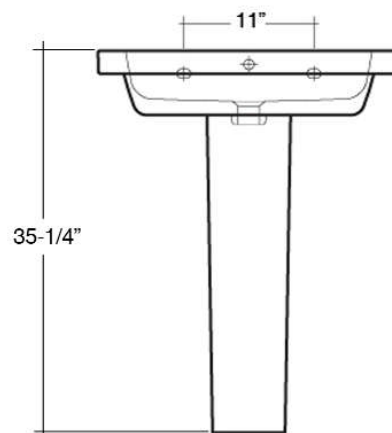

# RESORT 650 PEDESTAL LAVATORY

Cat. No.  
3-108X

Faucet not included

W: 25<sup>5</sup>/<sub>8</sub>"  
D: 18<sup>1</sup>/<sub>8</sub>"  
H: 35<sup>1</sup>/<sub>4</sub>"

#### Interior Dimensions:

Basin interior:	20 <sup>1</sup> / <sub>2</sub> " X 11"
Basin depth:	4 <sup>1</sup> / <sub>2</sub> "
Mount bolts height:	32"
Mount holes cc:	11"
Back of basin to center of faucet:	2 <sup>1</sup> / <sub>4</sub> "
Back of basin to center of drain:	8 <sup>1</sup> / <sub>4</sub> "
Faucet hole diameter:	1 <sup>3</sup> / <sub>8</sub> "

#### Features:

- ▶ Made of Vitreous China
- ▶ Available for 1 hole (**3-1081WH**), 4" centerset (**3-1084WH**) and 8" Widespread (**3-1088WH**)
- ▶ Pre-drilled overflow hole
- ▶ Back of column is open
- ▶ Column tapers
- ▶ Mounting Hardware Included
- ▶ For ease installation order Hangers (pair) or Bracket (one)

#### Colors:

WH White

Dimensions of fixture are nominal and may vary within the range of tolerances established by ASME Standard A112.19.2-2008. Dimensions and specifications subject to change without notice.