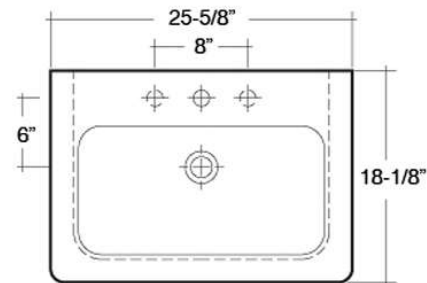

# RESORT 650 PEDESTAL LAVATORY

Cat. No.  
3-108X

Faucet not included

W: 25<sup>5</sup>/<sub>8</sub>"  
D: 18<sup>1</sup>/<sub>8</sub>"  
H: 35<sup>1</sup>/<sub>4</sub>"

#### Interior Dimensions:

Basin interior:	20 <sup>1</sup> / <sub>2</sub> " X 11"
Basin depth:	4 <sup>1</sup> / <sub>2</sub> "
Mount bolts height:	32"
Mount holes cc:	11"
Back of basin to center of faucet:	2 <sup>1</sup> / <sub>4</sub> "
Back of basin to center of drain:	8 <sup>1</sup> / <sub>4</sub> "
Faucet hole diameter:	1 <sup>3</sup> / <sub>8</sub> "

#### Features:

- ▶ Made of Vitreous China
- ▶ Available for 1 hole (**3-1081WH**), 4" centerset (**3-1084WH**) and 8" Widespread (**3-1088WH**)
- ▶ Pre-drilled overflow hole
- ▶ Back of column is open
- ▶ Column tapers
- ▶ Mounting Hardware Included
- ▶ For ease installation order Hangers (pair) or Bracket (one)

#### Colors:

WH White

Dimensions of fixture are nominal and may vary within the range of tolerances established by ASME Standard A112.19.2-2008. Dimensions and specifications subject to change without notice.