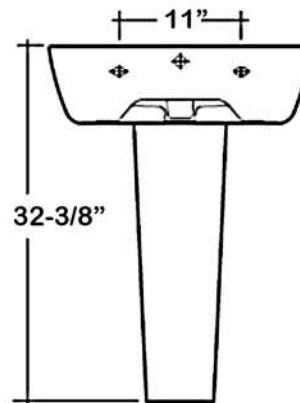

ELENA 500 PEDESTAL LAVATORY

CAT. NO
3-14X

Faucet not included

W: 19-3/4"
D: 18-1/8"
H: 32-3/8"

Column: 8" x 7-1/2" x 26"

Interior Dimensions:

Basin interior:	15-1/2" x 12"
Basin depth:	5-1/2"
Water depth to overflow:	3"
Faucet and spout holes:	1-3/8"
Back of basin to center of faucet:	2-1/2"
Back of basin to center of drain:	7-3/4"
Mount bolts height:	30"
Mount holes cc:	11"

Features:

- ▶ Made of Vitreous China
- ▶ Available for single hole (**3-141WH**), 4" centerset (**3-144WH**) and 8" Widespread (**3-148WH**)
- ▶ Pre-drilled overflow hole
- ▶ Mounting hardware included
- ▶ For ease installation order **Hangers** (pair) or **Bracket** (one)

Colors:
WH White

Compliance Certification
Meets or exceeds the following specifications: ASME A112.19.2:2018 and CSA B45.1-18 for ceramic plumbing fixtures.

Dimensions of fixture are nominal and may vary within the range of tolerances established by ASME Standard A112.19.2-2018. Dimensions and specifications subject to change without notice.