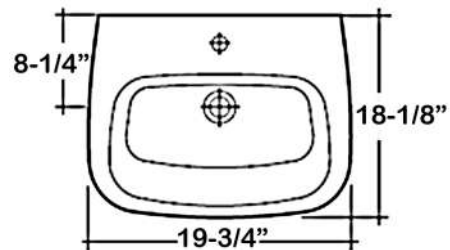

ELENA 500 PEDESTAL LAVATORY

CAT. NO
3-14X

Faucet not included

W: 19-3/4"
D: 18-1/8"
H: 32-3/8"

Column: 8" x 7-1/2" x 26"

Interior Dimensions:

Basin interior:	15-1/2" x 12"
Basin depth:	5-1/2"
Water depth to overflow:	3"
Faucet and spout holes:	1-3/8"
Back of basin to center of faucet:	2-1/2"
Back of basin to center of drain:	7-3/4"
Mount bolts height:	30"
Mount holes cc:	11"

Features:

- ▶ Made of Vitreous China
- ▶ Available for single hole (**3-141WH**), 4" centerset (**3-144WH**) and 8" Widespread (**3-148WH**)
- ▶ Pre-drilled overflow hole
- ▶ Mounting hardware included
- ▶ For ease installation order **Hangers** (pair) or **Bracket** (one)

Colors:
WH White

Compliance Certification
Meets or exceeds the following specifications: ASME A112.19.2:2018 and CSA B45.1-18 for ceramic plumbing fixtures.

Dimensions of fixture are nominal and may vary within the range of tolerances established by ASME Standard A112.19.2-2018. Dimensions and specifications subject to change without notice.