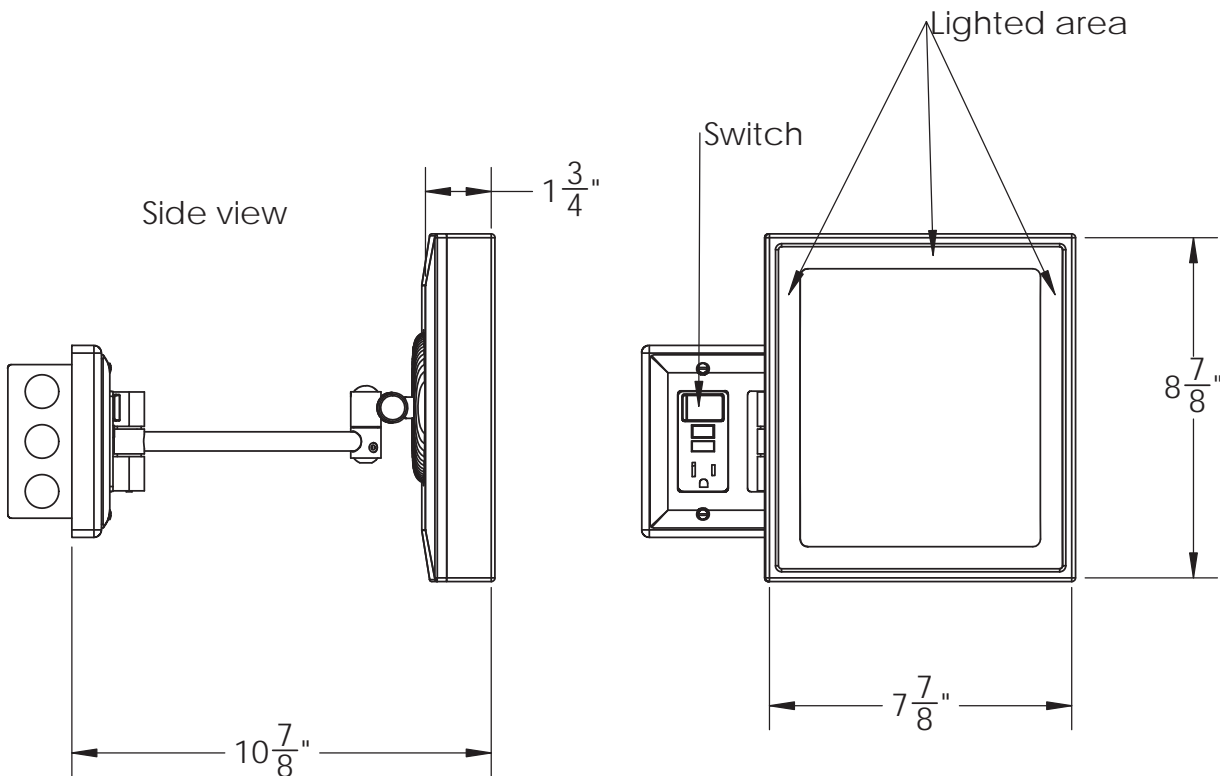

Catalog Number: BSR-209

Baci At Home

Top view

The center of the mirror is $7/8$ " above the center of the outlet box. Since the typical user's eye height is $58\ 3/4$ " the outlet box should be centered $57\ 7/8$ " above the floor

Side view

Top view

BSR-209

The center of the mirror is $\frac{7}{8}$ " above the center of the outlet box. Since the typical user's eye height is $58 \frac{3}{4}$ " the outlet box should be centered $57 \frac{7}{8}$ " above the floor

Side view

BSR-209-CC - wall mirror with outlet

Product Category	Baci Senior Mirrors
Special Features	Solid brass construction Optical quality 5X glass mirrors High power, natural white LED lighting 5-year warranty
Lighting	Halo Light - High Power LED
Lumens	775
Color Temperature	2800 to 4800
Color Rendering Index	Min. 80
Electrical	
Watts	9
Volts	100-240
Hertz (Frequency)	56/60
Amps (Current)	.22
UL Listing	Furnishing - suitable for commercial or residential use in dry or damp locations (US\C)
Dimensions	Mirror body 8" wide x 9" high
Basic Model	BSR-209-CC-CHR
Body Type	All metal body
Magnification	5X
Finish options	
Standard	Chrome, Satin Nickel, Bronze or Brass
Premium	Polished Nickel, Copper, Antique Brass
Custom	24 KT Gold, Kohler Vibrant Bronze, etc.