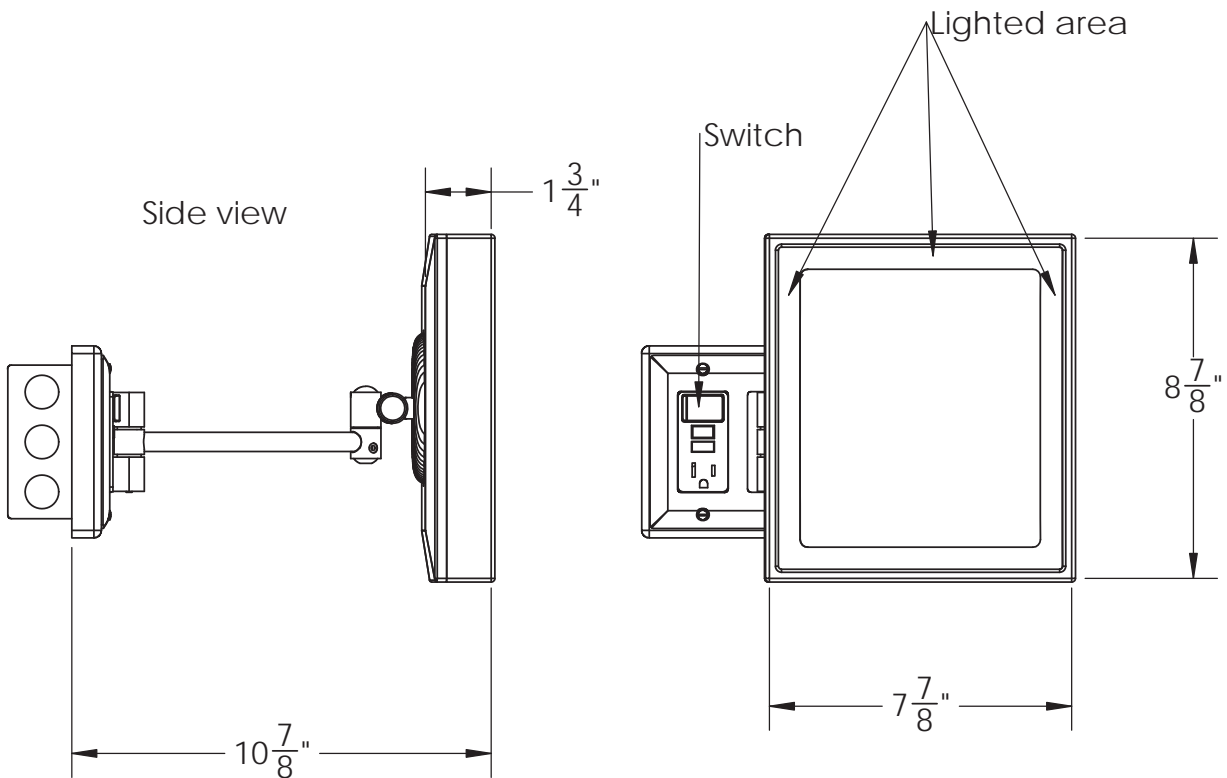

Catalog Number: BSR-209

Baci At Home

Top view

The center of the mirror is $7/8$ " above the center of the outlet box. Since the typical user's eye height is $58\ 3/4$ " the outlet box should be centered $57\ 7/8$ " above the floor

Side view

Top view

BSR-209

The center of the mirror is $\frac{7}{8}$ " above the center of the outlet box. Since the typical user's eye height is $58 \frac{3}{4}$ " the outlet box should be centered $57 \frac{7}{8}$ " above the floor

Side view

BSR-209-CC - wall mirror with outlet

Product Category	Baci Senior Mirrors
Special Features	Solid brass construction Optical quality 5X glass mirrors High power, natural white LED lighting 5-year warranty
Lighting	Halo Light - High Power LED
Lumens	775
Color Temperature	2800 to 4800
Color Rendering Index	Min. 80
Electrical	
Watts	9
Volts	100-240
Hertz (Frequency)	56/60
Amps (Current)	.22
UL Listing	Furnishing - suitable for commercial or residential use in dry or damp locations (US\C)
Dimensions	Mirror body 8" wide x 9" high
Basic Model	BSR-209-CC-CHR
Body Type	All metal body
Magnification	5X
Finish options	
Standard	Chrome, Satin Nickel, Bronze or Brass
Premium	Polished Nickel, Copper, Antique Brass
Custom	24 KT Gold, Kohler Vibrant Bronze, etc.