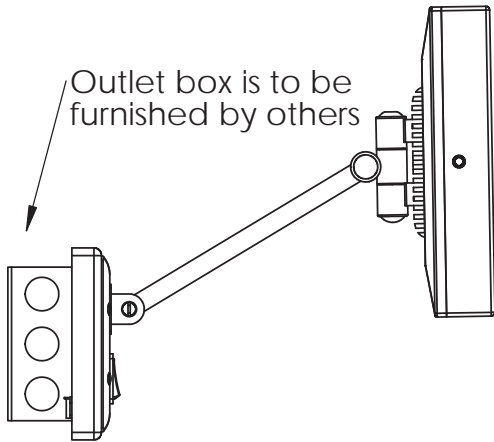

Catalog Number: BSR-209

Baci At Home

Top view

The center of the mirror is $7/8$ " above the center of the outlet box. Since the typical user's eye height is $58\ 3/4$ " the outlet box should be centered $57\ 7/8$ " above the floor

Side view

Top view

BSR-209

The center of the mirror is $\frac{7}{8}$ " above the center of the outlet box. Since the typical user's eye height is $58 \frac{3}{4}$ " the outlet box should be centered $57 \frac{7}{8}$ " above the floor

Side view

BSR-209-CC - wall mirror with outlet

Product Category	Baci Senior Mirrors
Special Features	Solid brass construction Optical quality 5X glass mirrors High power, natural white LED lighting 5-year warranty
Lighting	Halo Light - High Power LED
Lumens	775
Color Temperature	2800 to 4800
Color Rendering Index	Min. 80
Electrical	
Watts	9
Volts	100-240
Hertz (Frequency)	56/60
Amps (Current)	.22
UL Listing	Furnishing - suitable for commercial or residential use in dry or damp locations (US\C)
Dimensions	Mirror body 8" wide x 9" high
Basic Model	BSR-209-CC-CHR
Body Type	All metal body
Magnification	5X
Finish options	
Standard	Chrome, Satin Nickel, Bronze or Brass
Premium	Polished Nickel, Copper, Antique Brass
Custom	24 KT Gold, Kohler Vibrant Bronze, etc.