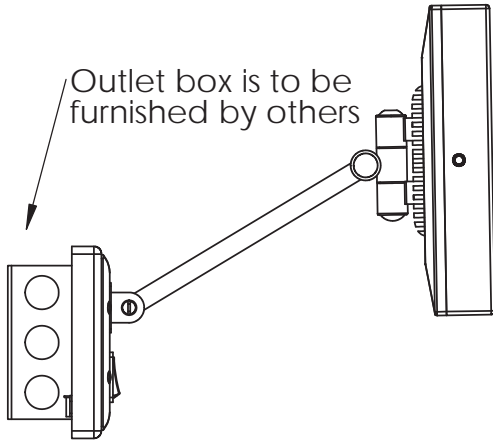

Catalog Number: BSR-209

Baci At Home

Top view

The center of the mirror is $7/8$ " above the center of the outlet box. Since the typical user's eye height is $58\ 3/4$ " the outlet box should be centered $57\ 7/8$ " above the floor

Side view

Top view

BSR-209

The center of the mirror is $\frac{7}{8}$ " above the center of the outlet box. Since the typical user's eye height is $58 \frac{3}{4}$ " the outlet box should be centered $57 \frac{7}{8}$ " above the floor

Side view

BSR-209-CC - wall mirror with outlet

Product Category	Baci Senior Mirrors
Special Features	Solid brass construction Optical quality 5X glass mirrors High power, natural white LED lighting 5-year warranty
Lighting	Halo Light - High Power LED
Lumens	775
Color Temperature	2800 to 4800
Color Rendering Index	Min. 80
Electrical	
Watts	9
Volts	100-240
Hertz (Frequency)	56/60
Amps (Current)	.22
UL Listing	Furnishing - suitable for commercial or residential use in dry or damp locations (US\C)
Dimensions	Mirror body 8" wide x 9" high
Basic Model	BSR-209-CC-CHR
Body Type	All metal body
Magnification	5X
Finish options	
Standard	Chrome, Satin Nickel, Bronze or Brass
Premium	Polished Nickel, Copper, Antique Brass
Custom	24 KT Gold, Kohler Vibrant Bronze, etc.