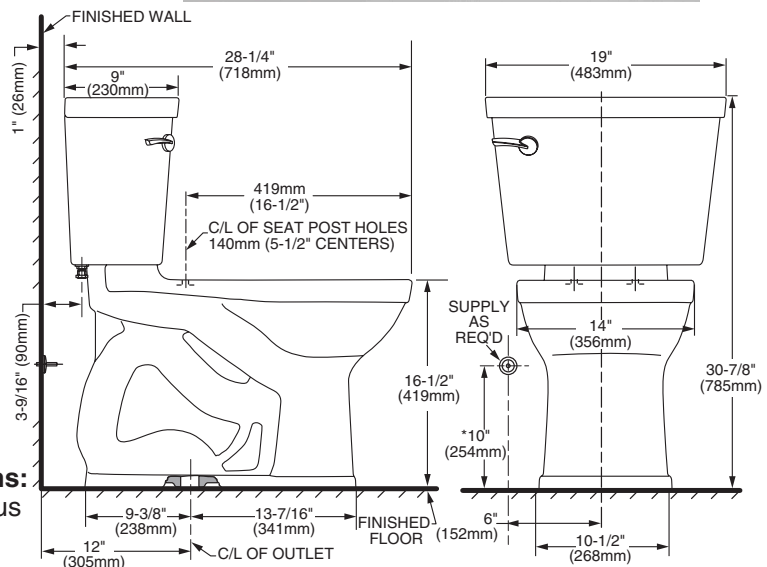

CHAMPION® PRO
RIGHT HEIGHT® ROUND FRONT TOILET

211BA.004

- Features **Champion® Flushing System**
- Vitreous china
- Low consumption (1.6 gpf/6.0 Lpf) toilet
- Trade exclusive tank
- PowerWash® rim scrubs bowl with each flush
- Robust metal trip lever & metal shank fill valve
- Includes EZ-Install tools w/color match bowl caps
- EverClean® surface inhibits the growth of stain- and odor-causing bacteria, mold, and mildew on the surface
- 4" piston-action Accelerator™ flush valve
- Fully-glazed 2-3/8" trapway
- 16-1/2" rim height for accessible applications
- 12" (305mm) rough-in
- Generous 9" x 8" water surface area
- Chrome finish trip lever is supplied
- 1,000g MaP Score** at 1.6gpf
- 10 year warranty

- ❑ **211BA.005** Same as above except with trip lever on right hand side
- ❑ **3195B.101** Right Height® Round Front Bowl
- ❑ **4225A.004** Tank

Nominal Dimensions:

718 x 483 x 785mm (28-1/4" x 19" x 30-7/8")

Compliance Certifications -

Meets or Exceeds the Following Specifications:

- ASME A112.19.2-2008/CSA B45.1-08 for Vitreous China Fixtures

NOTES:

THIS TOILET IS DESIGNED TO ROUGH-IN AT A MINIMUM DIMENSION OF 305MM (12") FROM FINISHED WALL TO C/L OF OUTLET.

SUPPLY NOT INCLUDED WITH FIXTURE AND MUST BE ORDERED SEPARATELY.

* DIMENSION SHOWN FOR LOCATION OF SUPPLY IS SUGGESTED.

IMPORTANT: Dimensions of fixtures are nominal and may vary within the range of tolerances established by ANSI Standard A112.19.2. These measurements are subject to change or cancellation. No responsibility is assumed for use of superseded or voided pages.