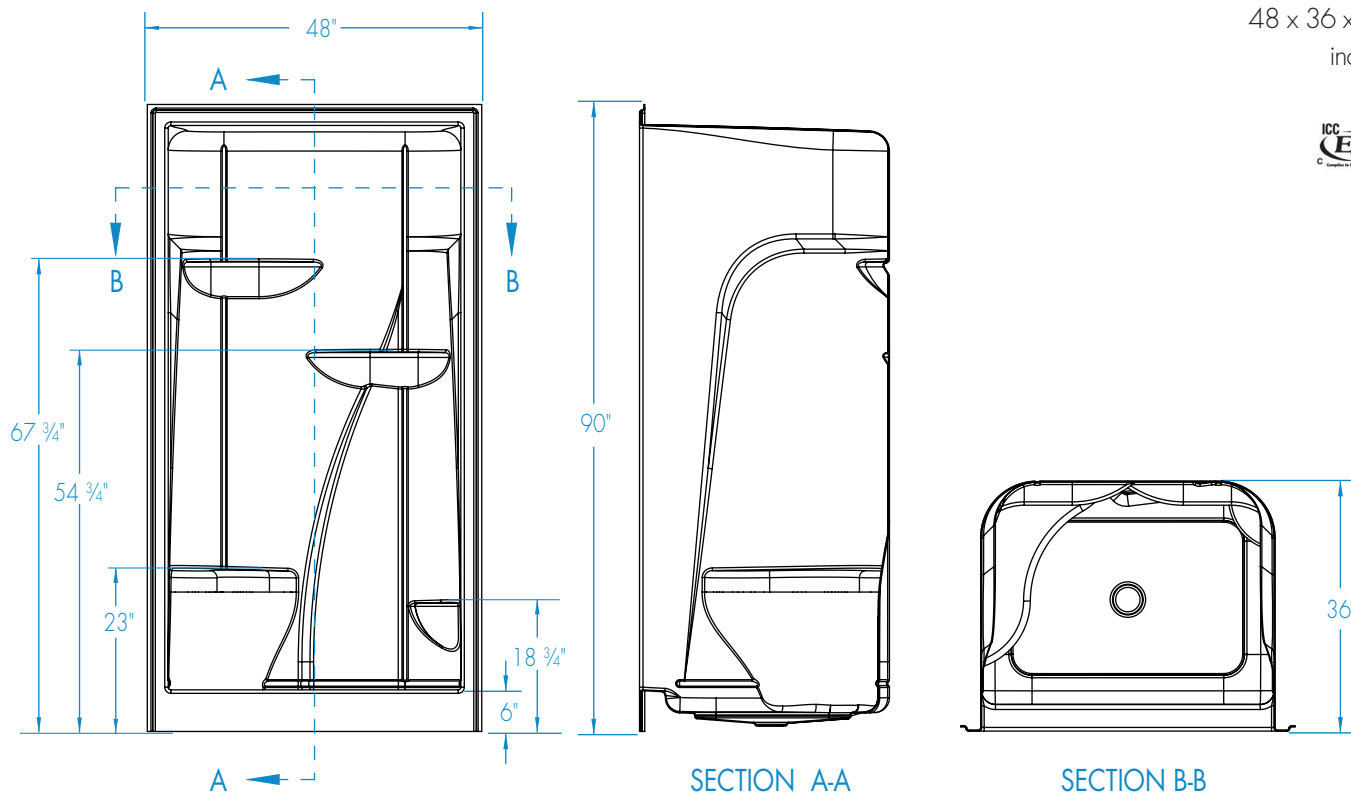

# M148 – ACRYLIC SHOWERS

inches

48 x 36 x 90

SHOWER MODEL #M1480

SHOWER MODEL #M148L/R (1 seat, LH or RH)

left seat version shown

# M148

48 x 36 x 90  
inches

**FEATURES** lbs      Dimensional Tolerance  $\pm 3/8"$ . Dimensions needed for site preparation should be measured from the unit. Aquatic assumes no responsibility for preparatory work.

## DIMENSIONS

Specifications	inches
Width: Overall / Net	48
Depth: Overall / Net	36
Height: Overall / Net	90
Enclosure Opening	42 W x 81 H
Skirt Height	6
Drain Rough-In (from Back Wall)	17
Drain Rough-In (from Side Wall)	23
Drain: Diameter / Clearance	3 1/2 / 3/4

## FRAMING DIMENSIONS

 inches

Type	D Depth	W Width	H Height	A Box-Out	B	C
Alcove	36	46	-	6 x 6	23	17

\*Refer to installation instructions for further detail. (domed models)