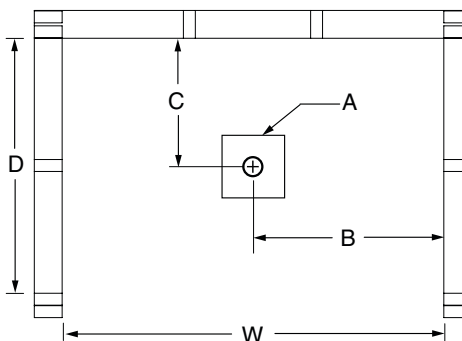

# M148

48 x 36 x 90  
inches

**FEATURES** lbs      Dimensional Tolerance  $\pm 3/8"$ . Dimensions needed for site preparation should be measured from the unit. Aquatic assumes no responsibility for preparatory work.

Type and Model #	Material	Wall Finish	Pieces	Drain	Seats	Lights	Pkg. Wt.
Shower #M1480	Cast Acrylic	Smooth Wall	1	Center	No seat	Optional	157
Shower #M148L/R	Cast Acrylic	Smooth Wall	1	Center	1 seat (LH or RH)	Optional	166

## DIMENSIONS

Specifications	inches
Width: Overall / Net	48
Depth: Overall / Net	36
Height: Overall / Net	90
Enclosure Opening	42 W x 81 H
Skirt Height	6
Drain Rough-In (from Back Wall)	17
Drain Rough-In (from Side Wall)	23
Drain: Diameter / Clearance	3 1/2 / 3/4

## FRAMING DIMENSIONS

 inches

Type	D Depth	W Width	H Height	A Box-Out	B	C
Alcove	36	46	-	6 x 6	23	17

\*Refer to installation instructions for further detail. (domed models)