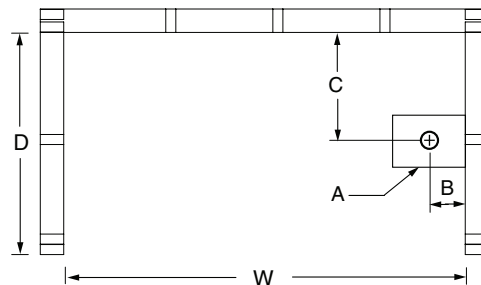

COLOR OPTIONS

Stock	Upgraded	Premium
White	Almond Linen/Biscuit Bone	Black Mexican Sand Sand Bar Sterling Silver

2603OCS

60 x 36 x 72
inches

FEATURES lbs Dimensional Tolerance $\pm 3/16"$. Dimensions needed for site preparation should be measured from the unit. Aquatic assumes no responsibility for preparatory work.

Model #	Material	Wall Finish	Jets	Motor	Controls	Drain	Net Wt.	Pkg. Wt.
Tub-Shower #2603OCS	AcrylX™	Textured Tile	-	-	-	LH or RH	134	139

DIMENSIONS

Specifications	inches
Width: Overall / Net	60
Depth: Overall / Net	37 1/4 / 36
Height: Overall / Net	73 1/4 / 72
Enclosure Opening	56
Skirt Height	15
Drain Rough-In (from Back Wall)	18 1/8
Drain Rough-In (from Side Wall)	2 3/4
Drain: Diameter / Clearance	2 / 1

FRAMING DIMENSIONS

 inches

Type	D Depth	W Width	H Height	A	B	C
Alcove	37 1/4	60 1/8	-	Box Out	2 3/4	18 1/8

SUMP DATA

Top of Drain to Bottom of Overflow	Capacity to Overflow gal	Min. Operating Capacity gal	WIDTH @ centerline		DEPTH @ centerline	
			Top	Bottom	Top	Bottom
9 1/8	58	-	52	48 1/2	28	25 1/2