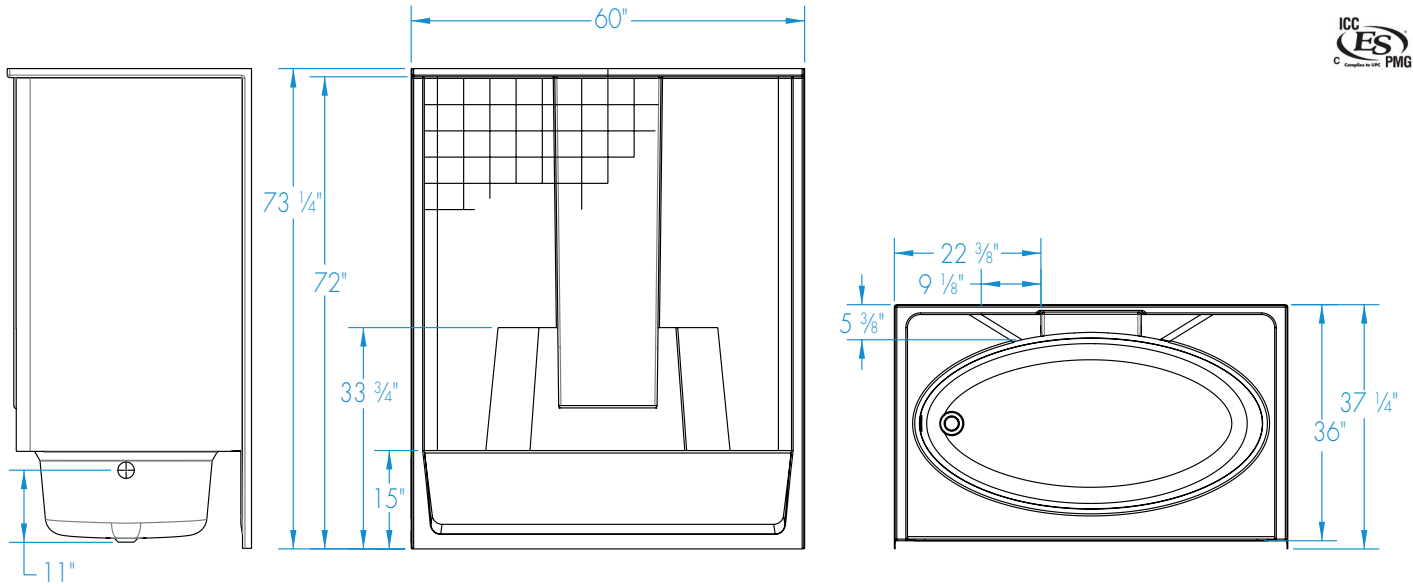

2603OCS – EVERYDAY TUB/SHOWERS

60 x 36 x 72 inches

FEATURES

- Tub-shower
- Textured tile finish
- Ergonomic backrest
- Oval bathing well
- Molded toiletry shelves
- Slip-resistant textured bottom
- Left or right hand drain
- AcrylX™ applied acrylic surface
- Lifetime limited warranty

COLOR OPTIONS

Stock	Upgraded	Premium
White	Almond Linen/Biscuit Bone	Black Mexican Sand Sand Bar Sterling Silver

2603OCS

60 x 36 x 72
inches

FEATURES lbs Dimensional Tolerance $\pm 3/16"$. Dimensions needed for site preparation should be measured from the unit. Aquatic assumes no responsibility for preparatory work.

Model #	Material	Wall Finish	Jets	Motor	Controls	Drain	Net Wt.	Pkg. Wt.
Tub-Shower #2603OCS	AcrylX™	Textured Tile	-	-	-	LH or RH	134	139

DIMENSIONS

Specifications	inches
Width: Overall / Net	60
Depth: Overall / Net	37 1/4 / 36
Height: Overall / Net	73 1/4 / 72
Enclosure Opening	56
Skirt Height	15
Drain Rough-In (from Back Wall)	18 1/8
Drain Rough-In (from Side Wall)	2 3/4
Drain: Diameter / Clearance	2 / 1

FRAMING DIMENSIONS

 inches

Type	D Depth	W Width	H Height	A	B	C
Alcove	37 1/4	60 1/8	-	Box Out	2 3/4	18 1/8

SUMP DATA

Top of Drain to Bottom of Overflow	Capacity to Overflow gal	Min. Operating Capacity gal	WIDTH @ centerline		DEPTH @ centerline	
			Top	Bottom	Top	Bottom
9 1/8	58	-	52	48 1/2	28	25 1/2