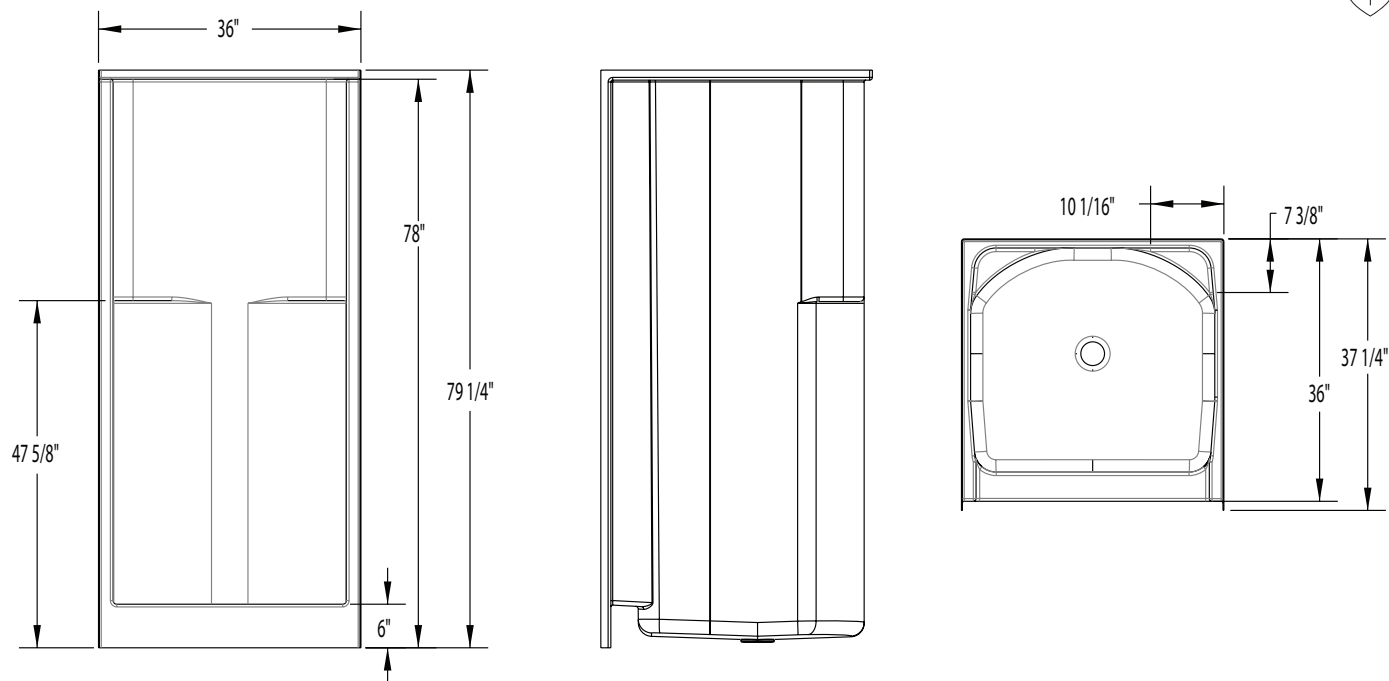

1363CNT – EVERYDAY SHOWERS

36 x 36 x 78 inches

FEATURES

- Shower stall
- Smooth wall finish
- Molded toiletry shelves
- Unit is ANSI Z124 and IPC compliant, but not UPC compliant for floor space. Please check state and local codes for your area.
- Tall version of 1363C
- Slip-resistant textured bottom
- Center drain
- AcrylX™ applied acrylic surface
- Lifetime limited warranty

COLOR OPTIONS

Stock	Upgraded	Premium
White	Almond Linen/Biscuit Bone	Black Mexican Sand Sand Bar Sterling Silver

1363CNT

36 x 36 x 78 inches

FEATURES lbs Dimensional Tolerance $\pm \frac{3}{16}$ ". Dimensions needed for site preparation should be measured from the unit. Aquatic assumes no responsibility for preparatory work.

Model #	Material	Wall Finish	Pieces	Drain	Seat	Net Wt.	Pkg. Wt.
Shower #1363CNT	AcrylX™	Smooth	1	Center	-	97	102

DIMENSIONS

Specifications	inches
Width: Overall / Net	36
Depth: Overall / Net	37 1/4 / 36
Height: Overall / Net	79 1/4 / 78
Enclosure Opening	32
Skirt Height	6
Drain Rough-In (from Back Wall)	15 3/4
Drain Rough-In (from Side Wall)	18
Drain: Diameter / Clearance	3 1/4 / 3/4

FRAMING DIMENSIONS inches

Type	D Depth	W Width	H Height	A	B	C
Alcove	37 1/4	36 1/8	-	Box Out	18	15 3/4