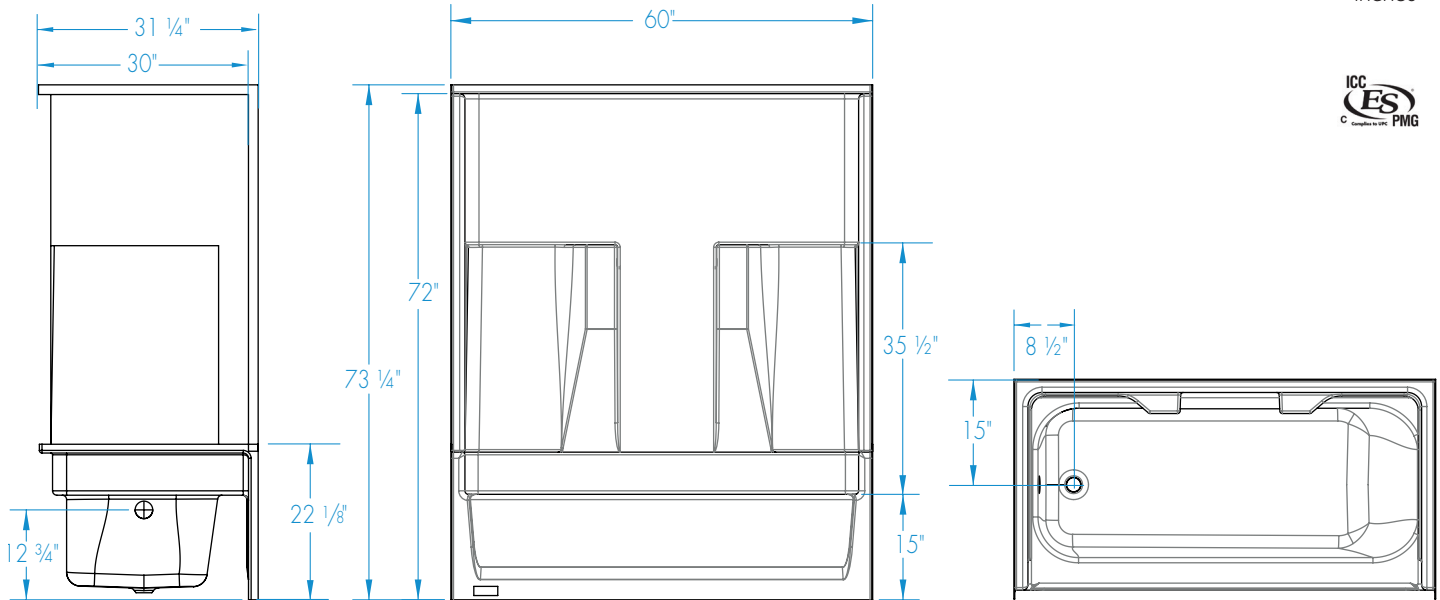

26032P – REMODELINE SECTIONALS

60 x 30 x 72 inches

MODEL #26032P

SUPERCORE TUB-SHOWER #26032PSC

FEATURES

- 2-piece tub-shower
- Smooth wall
- Molded toiletry shelves
- Requires 68" turning space
- Left or right hand drain
- AcrylX™ applied acrylic surface
- Lifetime limited warranty

COLOR OPTIONS

Stock	Upgraded	Premium
White	Almond Linen/Biscuit Bone	Black Mexican Sand Sand Bar Sterling Silver

26032P

60 x 30 x 72
inches

FEATURES lbs Dimensional Tolerance $\pm \frac{3}{8}$ ". Dimensions needed for site preparation should be measured from the unit. Aquatic assumes no responsibility for preparatory work.

Model #	Material	Wall Finish	Pieces	Drain	Net Wt.	Pkg. Wt.
26032P	AcrylX™	Smooth	2	LH or RH	134	139

DIMENSIONS

Specifications	inches
Width: Overall / Net	60
Depth: Overall / Net	31 1/4 / 30
Height: Overall / Net	73 1/4 / 72
Enclosure Opening	56
Skirt Height	15
Drain Rough-In (from Back Wall)	15
Drain Rough-In (from Side Wall)	2 3/4
Drain: Diameter / Clearance	2 / 1

FRAMING DIMENSIONS

 inches

Type	D Depth	W Width	H Height	A	B	C
Alcove	31 1/4	60	-	Box Out	2 3/4	15

SUMP DATA

Top of Drain to Bottom of Overflow	Capacity to Overflow gal	WIDTH @ centerline		DEPTH @ centerline	
		Top	Bottom	Top	Bottom
9 7/8	47	54 1/2	46	23 1/2	20 1/4