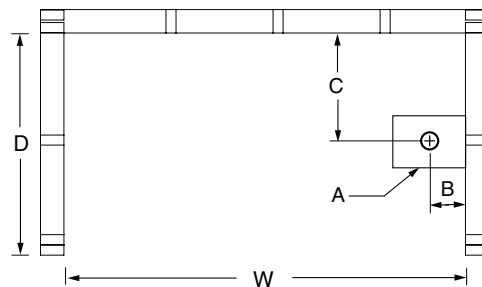

COLOR OPTIONS

Stock	Upgraded	Premium
White	Almond Linen/Biscuit Bone	Black Mexican Sand Sand Bar Sterling Silver

26032P

60 x 30 x 72
inches

FEATURES lbs Dimensional Tolerance $\pm \frac{3}{8}$ ". Dimensions needed for site preparation should be measured from the unit. Aquatic assumes no responsibility for preparatory work.

Model #	Material	Wall Finish	Pieces	Drain	Net Wt.	Pkg. Wt.
26032P	AcrylX™	Smooth	2	LH or RH	134	139

DIMENSIONS

Specifications	inches
Width: Overall / Net	60
Depth: Overall / Net	31 1/4 / 30
Height: Overall / Net	73 1/4 / 72
Enclosure Opening	56
Skirt Height	15
Drain Rough-In (from Back Wall)	15
Drain Rough-In (from Side Wall)	2 3/4
Drain: Diameter / Clearance	2 / 1

FRAMING DIMENSIONS

 inches

Type	D Depth	W Width	H Height	A	B	C
Alcove	31 1/4	60	-	Box Out	2 3/4	15

SUMP DATA

Top of Drain to Bottom of Overflow	Capacity to Overflow gal	WIDTH @ centerline		DEPTH @ centerline	
		Top	Bottom	Top	Bottom
9 7/8	47	54 1/2	46	23 1/2	20 1/4