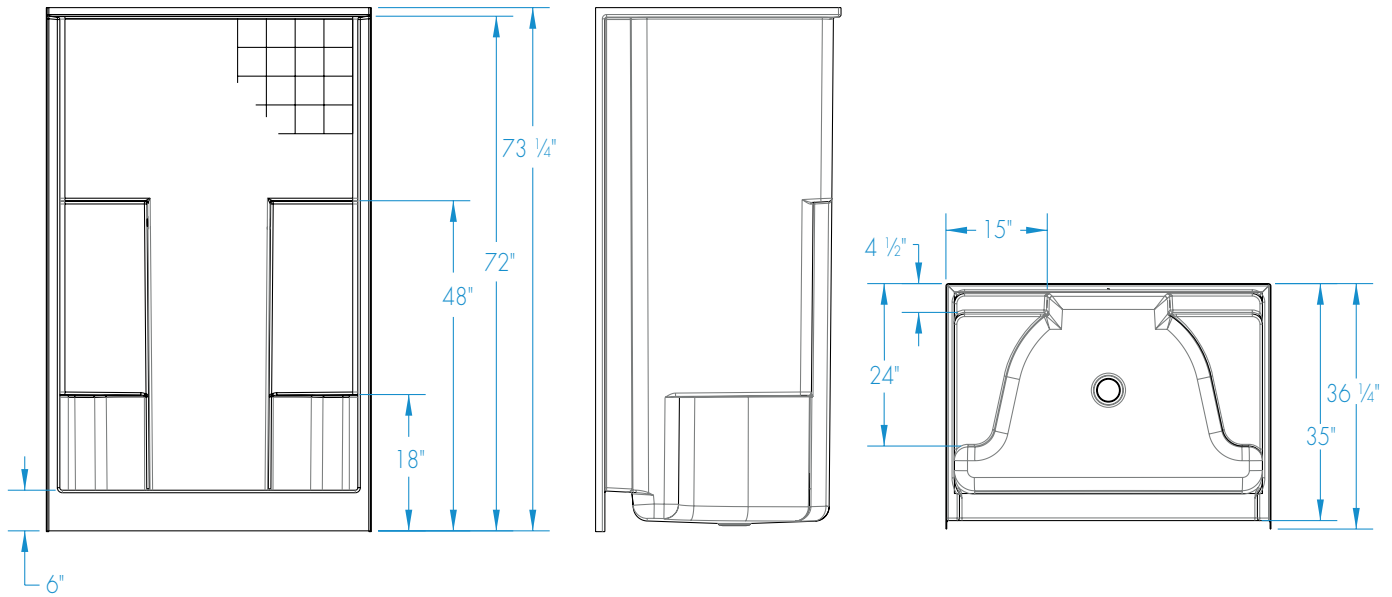

1483CTG – EVERYDAY SHOWERS

48 x 35 x 72 inches

FEATURES

- Shower stall
- Textured tile finish
- Molded seats (2)
- Molded toiletry shelves
- Slip-resistant textured bottom
- Center drain
- AcrylX™ applied acrylic surface
- Lifetime limited warranty

COLOR OPTIONS

Stock	Upgraded	Premium
White	Almond Linen/Biscuit Bone	Black Mexican Sand Sand Bar Sterling Silver

1483CTG

48 x 35 x 72 inches

FEATURES lbs Dimensional Tolerance $\pm \frac{3}{8}$ ". Dimensions needed for site preparation should be measured from the unit. Aquatic assumes no responsibility for preparatory work.

Model #	Material	Wall Finish	Pieces	Drain	Seat	Net Wt.	Pkg. Wt.
Shower #1483CTG	AcrylX™	Textured Tile	1	Center	2 seats	109	114

DIMENSIONS

Specifications	inches
Width: Overall / Net	48
Depth: Overall / Net	36 1/4 / 35
Height: Overall / Net	73 1/4 / 72
Enclosure Opening	43 3/4
Skirt Height	6
Drain Rough-In (from Back Wall)	15 3/4
Drain Rough-In (from Side Wall)	24
Drain: Diameter / Clearance	3 1/4 / 3/4

FRAMING DIMENSIONS inches

Type	D Depth	W Width	H Height	A	B	C
Alcove	36 1/4	48 1/8	-	Box Out	24	15 3/4