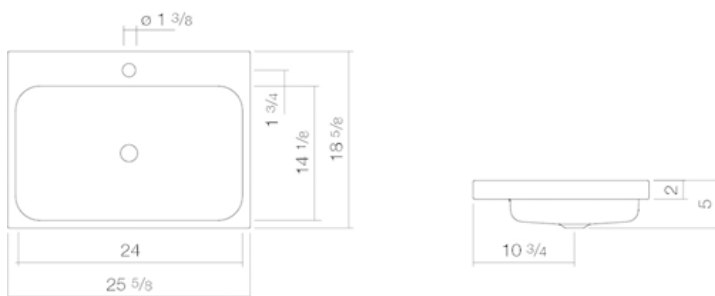

A[~]form

Technical data sheet

Sit-on basins

AB.SR650H

Article number: 3231600000

Design partner: busalt design

Features

Description	AB.SR650H
Article number	3231600000
Standard colour	White
Special surfaces	White easy-clean (XXXX XXX 400) White antibacterial (XXXX XXX 401)
Construction	with faucet hole, with overflow
Special versions	without overflow, 3 drill holes, drill hole for lotion dispenser, special- or matt colour
Dimensions	25 5/8 x 18 5/8" x 2"
Material	Glazed steel
Net weight	19.62 lbs
Installation	for installation on counter tops
Accessoires	Bottle trap SI.2, Bottle trap SI.3, Angle valve cover EV.3, Drain valve VT.1
Faucet information	Optimum point of impact approx. 4 1/8 – 6 1/8" from centre of faucet hole.

Faucets with a vertical outlet and an aerator provide the optimum flow of water onto the surface below (angle of impact: 90°).

Text for invitation to tender

Sit-on basin, rectangular, 25 5/8 x 18 5/8", height 2", glazed, with faucet hole and overflow, including installation kit and overflow set