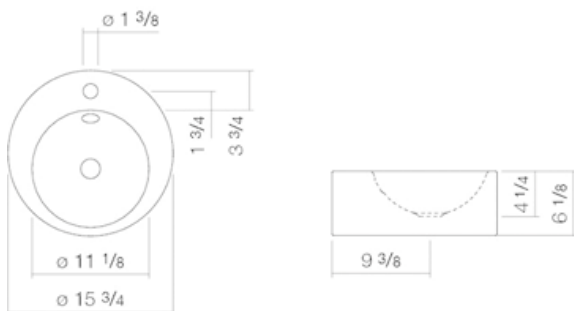

A[~]form

Technical data sheet

Sit-on basins

AB.K400H.2

Article number: 3004200000

Design partner: sieger design

Features

Description	AB.K400H.2
Article number	3004200000
Standard colour	White
Special surfaces	White easy-clean (XXXX XXX 400) White antibacterial (XXXX XXX 401)
Construction	with faucet hole, with overflow
Special versions	without overflow, 3 drill holes, drill hole for lotion dispenser, special- or matt colour
Dimensions	15 3/4" ø x 6 1/8"
Material	Glazed steel
Net weight	8.16 lbs
Installation	for installation on counter tops
Accessoires	Bottle trap SI.2, Bottle trap SI.3, Angle valve cover EV.3, Drain valve VT.1
Faucet information	Optimum point of impact approx. 4 3/8 – 5 1/2" from rear edge of basin.

Faucets with a vertical outlet and an aerator provide the optimum flow of water onto the surface below (angle of impact: 90°).

Text for invitation to tender

Sit-on basin, round, 15 3/4" ø, height 6 1/8", glazed, with faucet hole and overflow, including installation kit and overflow set