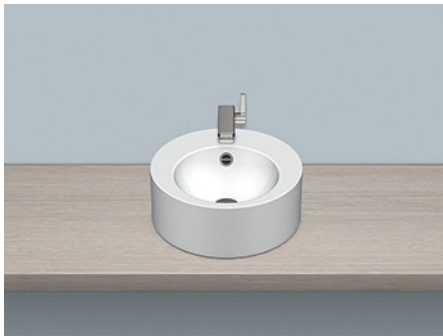

A[~]form

Technical data sheet

Sit-on basins

AB.K400H.2

Article number: 3004200000

Design partner: sieger design

Features

Description	AB.K400H.2
Article number	3004200000
Standard colour	White
Special surfaces	White easy-clean (XXXX XXX 400) White antibacterial (XXXX XXX 401)
Construction	with faucet hole, with overflow
Special versions	without overflow, 3 drill holes, drill hole for lotion dispenser, special- or matt colour
Dimensions	15 3/4" ø x 6 1/8"
Material	Glazed steel
Net weight	8.16 lbs
Installation	for installation on counter tops
Accessoires	Bottle trap SI.2, Bottle trap SI.3, Angle valve cover EV.3, Drain valve VT.1
Faucet information	Optimum point of impact approx. 4 3/8 – 5 1/2" from rear edge of basin.

Faucets with a vertical outlet and an aerator provide the optimum flow of water onto the surface below (angle of impact: 90°).

Text for invitation to tender

Sit-on basin, round, 15 3/4" ø, height 6 1/8", glazed, with faucet hole and overflow, including installation kit and overflow set