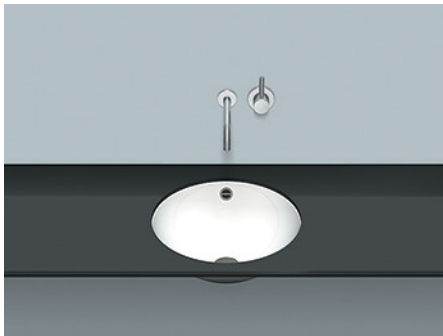

A[~]form

Technical data sheet

Undermount basins

UB.K450

Article number: 2032700000

Design partner: sieger design

Features

Description	UB.K450
Article number	2032700000
Standard colour	White
Special surfaces	White easy-clean (XXXX XXX 400) White antibacterial (XXXX XXX 401)
Construction	without faucet hole, with overflow
Special versions	without overflow, special- or matt colour
Dimensions	16" \varnothing
Material	Glazed steel
Net weight	6.17 lbs
Installation	for installation from below
Accessoires	Bottle trap SI.2, Bottle trap SI.3, Drain valve VT.1
Faucet information	Optimum point of impact approx. 4 3/8 – 6 3/4" from rear edge of basin.

Faucets with a vertical outlet and an aerator provide the optimum flow of water onto the surface below (angle of impact: 90°).

Text for invitation to tender

Undermount basin, round, basin 16" \varnothing , depth 6 1/8", glazed inside and outside, without faucet hole, with overflow, including installation kit and overflow set