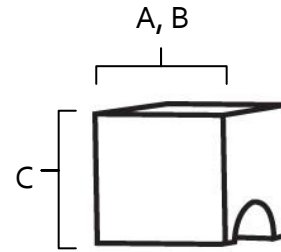

**SPECIFICATIONS**

**CONTEMPORARY  
SQUARE KNOBS**

**FEATURES**

- Modern styling
- Multiple finishes
- Concealed installation

**WARRANTY**

Limited lifetime

**FINISHES**

- Bronze (BRZ)
- Matte Black (MB)
- Polished Chrome (PC)
- Polished Nickel (PN)
- Satin Brass (SB)
- Satin Nickel (SN)

**MATERIAL**

Brass

Item#	A	B	C
A853-34	3/4"	3/4"	3/4"
A853-1	1"	1"	1"

**KEY:**

- A - Length
- B - Width
- C - Projection

NOTE: Dimensions and specifications are subject to change without notice.