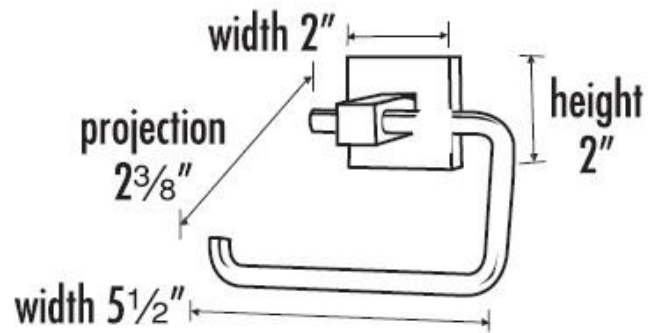

SPECIFICATIONS

CONTEMPORARY II
SINGLE POST TISSUE HOLDER

FEATURES

- Modern styling
- Multiple finishes
- Concealed installation

WARRANTY

- Limited lifetime

FINISHES

- Polished Brass/Non-lacquered (PB/NL)
- Polished Chrome (PC)
- Bronze (BRZ)
- Polished Nickel (PN)
- Satin Brass (SB)
- Satin Nickel (SN)