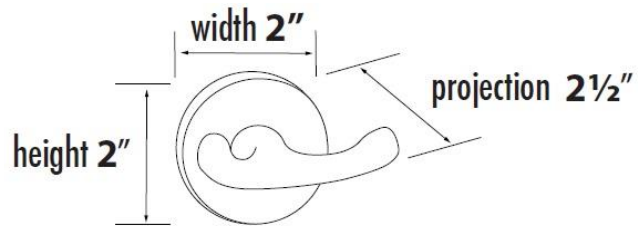

**SPECIFICATIONS**

**CONTEMPORARY I**  
DOUBLE ROBE HOOK

**FEATURES**

Modern styling  
Multiple finishes  
Concealed installation

**WARRANTY**

Limited lifetime

**FINISHES**

Polished Brass/Non-lacquered (PB/NL)  
Polished Chrome (PC)  
Bronze (BRZ)  
Polished Nickel (PN)  
Satin Brass (SB)  
Satin Nickel (SN)