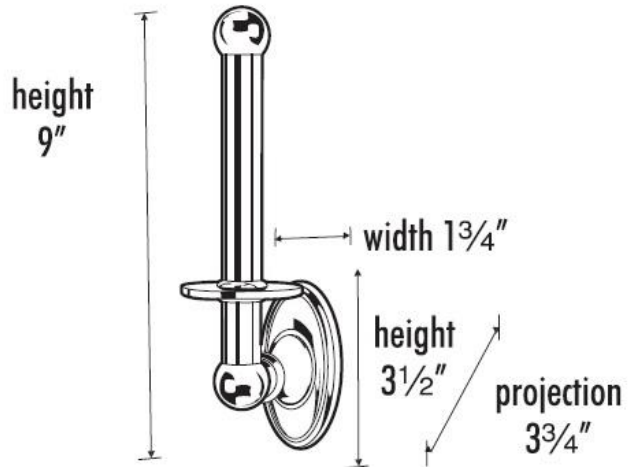

SPECIFICATIONS

**CLASSIC TRADITIONAL
RESERVE TISSUE HOLDER**

FEATURES

- Traditional styling
- Multiple finishes
- Concealed installation

WARRANTY

Limited lifetime

FINISHES

- Polished Brass (PB)
- Polished Brass/Non-lacquered (PB/NL)
- Polished Chrome (PC)
- Antique English (AE)
- Antique English Matte (AEM)
- Barcelona (BARC)
- Bronze (BRZ)
- Chocolate Bronze (CHBRZ)
- Polished Antique (PA)
- Polished Nickel (PN)
- Satin Nickel (SN)

MATERIAL

Brass

Item#

A8067

NOTE: Dimensions and specifications are subject to change without notice.