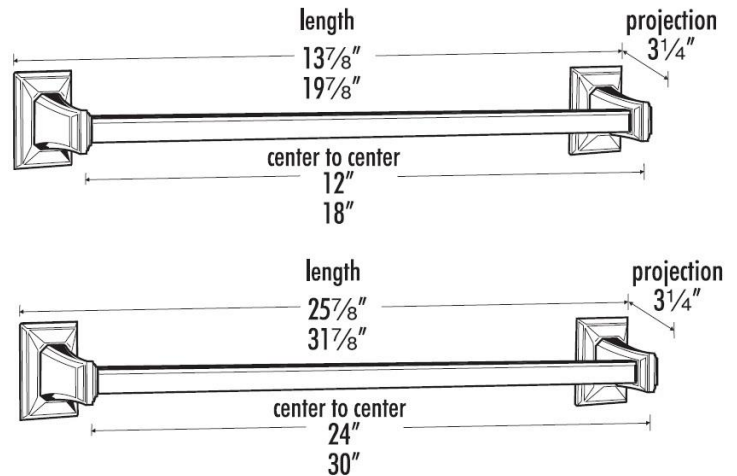

SPECIFICATIONS

**GEOMETRIC
TOWEL BAR**

FEATURES

- Transitional styling
- Multiple finishes
- Concealed installation

WARRANTY

Limited lifetime

FINISHES

- Polished Brass (PB)
- Polished Brass/Non-lacquered (PB/NL)
- Polished Chrome (PC)
- Bronze (BRZ)
- Chocolate Bronze (CHBRZ)
- Polished Antique (PA)
- Polished Nickel (PN)
- Satin Nickel (SN)

MATERIAL

Brass

Item#

- A7920-12
- A7920-18
- A7920-24
- A7920-30

NOTE: Dimensions and specifications are subject to change without notice.