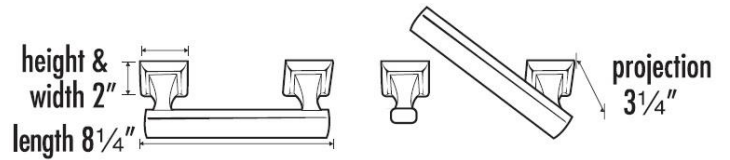

**SPECIFICATIONS**

**MANHATTAN**  
SWING TISSUE HOLDER

**FEATURES**

Modern styling  
Multiple finishes  
Concealed installation

**WARRANTY**

Limited lifetime

**FINISHES**

Polished Brass/Non-lacquered (PB/NL)  
Polished Chrome (PC)  
Bronze (BRZ)  
Polished Nickel (PN)  
Satin Nickel (SN)

**MATERIAL**

Brass

**Item#**

**A7462**

NOTE: Dimensions and specifications are subject to change without notice.