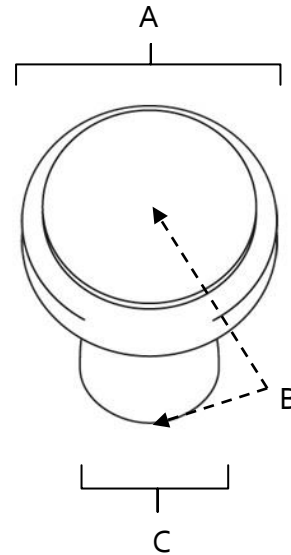

**SPECIFICATIONS**

**TRADITIONAL  
KNOBS**

**FEATURES**

Traditional styling  
Multiple finishes  
Concealed installation

**WARRANTY**

Limited lifetime

**FINISHES**

Polished Brass (PB)  
Polished Chrome (PC)  
Antique English (AE)  
Antique English Matte (AEM)  
Antique Pewter (AP)  
Barcelona (BARC)  
Bronze (BRZ)  
Chocolate Bronze (CHBRZ)  
Matte Black (MB)  
Polished Antique (PA)  
Polished Nickel (PN)  
Satin Nickel (SN)

**MATERIAL**

Brass

Item#	A	B	C
<b>A1154</b>	1 1/4"	1 1/4"	1/2"

**KEY:**

A - Length and Width  
B - Projection  
C - Mount Length and Width

NOTE: Dimensions and specifications are subject to change without notice.