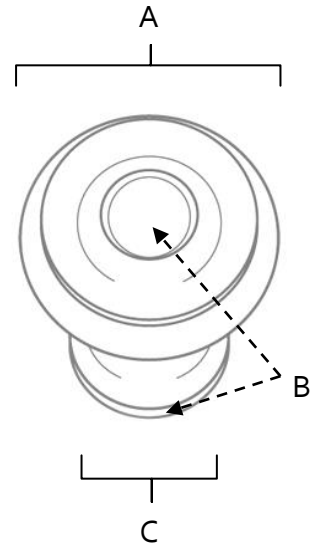

SPECIFICATIONS

**TRADITIONAL
KNOBS**

FEATURES

Traditional styling
Multiple finishes
Concealed installation

WARRANTY

Limited lifetime

FINISHES

Polished Brass (PB)
Polished Chrome (PC)
Antique English (AE)
Antique English Matte (AEM)
Antique Pewter (AP)
Barcelona (BARC)
Bronze (BRZ)
Chocolate Bronze (CHBRZ)
Matte Black (MB)
Polished Antique (PA)
Polished Nickel (PN)
Satin Nickel (SN)

MATERIAL

Brass

Item#	A	B	C
A1047	1"	7/8"	11/16"
A1049	1 1/4"	1"	13/16"
A1050	1 1/2"	1 1/8"	1"

KEY:

A - Length and Width
B - Projection
C - Mount Length and Width

NOTE: Dimensions and specifications are subject to change without notice.