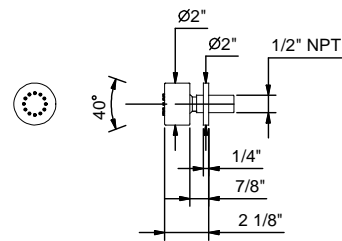

Art. 8063U

Wall-mount round adjustable body spray

- Anti-lime scale system
- 1/2" Male NPT fittings
- Water flow restricted to 2.5 GPM

Finishes:

☐	Chrome	81 02 8063U
☐	Matte Black	81 13 8063U
☐	Matte White	81 29 8063U

Project:

Room:

Date:

Comments:

Certifications/Awards: