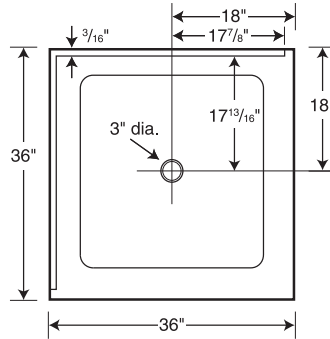

Swanstone Double Threshold and Neo Angle Shower Pans With Fit-Flo™ Drain

WARRANTY
 Limited Lifetime – Residential
 Limited 10-year – Commercial

Manufactured from Swanstone solid surface
 (See page 2 for detailed information.)

SS-36DTF
 Double
 Threshold

Model	A	B
SS-36NEO	36"	18"
SS-38NEO	38"	20"

Model	Nominal Size	Rough-In Dimensions			
		36"	36"	18"	18"
SS-36DTF	36" x 36"	36-1/16"	36-1/16"	18-3/16"	18-3/16"
		A	B	25"	12"
SS-36NEO	36" x 36"	36-1/8"	18-3/16"	25-1/8"	12-3/16"
SS-38NEO	38" x 38"	38-1/8"	20-3/16"	25-1/8"	12-3/16"

IMPORTANT: Rough-in dimensions are provided for reference only. You must measure the actual shower pan and check local building code requirements before construction of the stud wall.

SPECIFICATIONS

Swanstone Double Threshold and Neo Angle Shower Pans With Fit-Flo™ Drain

Model	Part	Nominal Size Dimensions	Ship Wt. Lb.	Ship FedEx	Carton Dims. In.	Cu. Ft.
Double Threshold Shower Pan						
SS-36DTF	SD03636MD	36" D x 36" W DTF (914 mm x 914 mm)	44	-	42 x 41 x 10	10
Neo Angle Shower Pans						
SS-36NEO	SN00036MD	36" D x 36" W (914 mm x 914 mm)	40	-	42 x 42 x 10	11
SS-38NEO	SN00038MD	38" D x 38" W (965 mm x 965 mm)	44	-	44 x 43 x 10	11