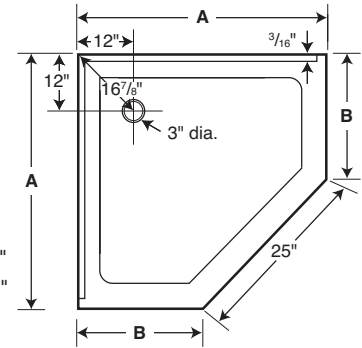

SS-36DTF
 Double
 Threshold

Model	A	B
SS-36NEO	36"	18"
SS-38NEO	38"	20"

Model	Nominal Size	Rough-In Dimensions			
		36"	36"	18"	18"
SS-36DTF	36" x 36"	36-1/16"	36-1/16"	18-3/16"	18-3/16"
		A	B	25"	12"
SS-36NEO	36" x 36"	36-1/8"	18-3/16"	25-1/8"	12-3/16"
SS-38NEO	38" x 38"	38-1/8"	20-3/16"	25-1/8"	12-3/16"

IMPORTANT: Rough-in dimensions are provided for reference only. You must measure the actual shower pan and check local building code requirements before construction of the stud wall.

SPECIFICATIONS

Swanstone Double Threshold and Neo Angle Shower Pans With Fit-Flo™ Drain

Model	Part	Nominal Size Dimensions	Ship Wt. Lb.	Ship FedEx	Carton Dims. In.	Cu. Ft.
Double Threshold Shower Pan						
SS-36DTF	SD03636MD	36" D x 36" W DTF (914 mm x 914 mm)	44	-	42 x 41 x 10	10
Neo Angle Shower Pans						
SS-36NEO	SN00036MD	36" D x 36" W (914 mm x 914 mm)	40	-	42 x 42 x 10	11
SS-38NEO	SN00038MD	38" D x 38" W (965 mm x 965 mm)	44	-	44 x 43 x 10	11