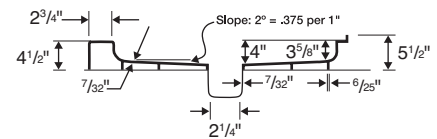

SS-36DTF
 Double
 Threshold

Model	A	B
SS-36NEO	36"	18"
SS-38NEO	38"	20"

Model	Nominal Size	Rough-In Dimensions			
		36"	36"	18"	18"
SS-36DTF	36" x 36"	36-1/16"	36-1/16"	18-3/16"	18-3/16"
		A	B	25"	12"
SS-36NEO	36" x 36"	36-1/8"	18-3/16"	25-1/8"	12-3/16"
SS-38NEO	38" x 38"	38-1/8"	20-3/16"	25-1/8"	12-3/16"

IMPORTANT: Rough-in dimensions are provided for reference only. You must measure the actual shower pan and check local building code requirements before construction of the stud wall.

SPECIFICATIONS

Swanstone Double Threshold and Neo Angle Shower Pans With Fit-Flo™ Drain

Model	Part	Nominal Size Dimensions	Ship Wt. Lb.	Ship FedEx	Carton Dims. In.	Cu. Ft.
Double Threshold Shower Pan						
SS-36DTF	SD03636MD	36" D x 36" W DTF (914 mm x 914 mm)	44	-	42 x 41 x 10	10
Neo Angle Shower Pans						
SS-36NEO	SN00036MD	36" D x 36" W (914 mm x 914 mm)	40	-	42 x 42 x 10	11
SS-38NEO	SN00038MD	38" D x 38" W (965 mm x 965 mm)	44	-	44 x 43 x 10	11