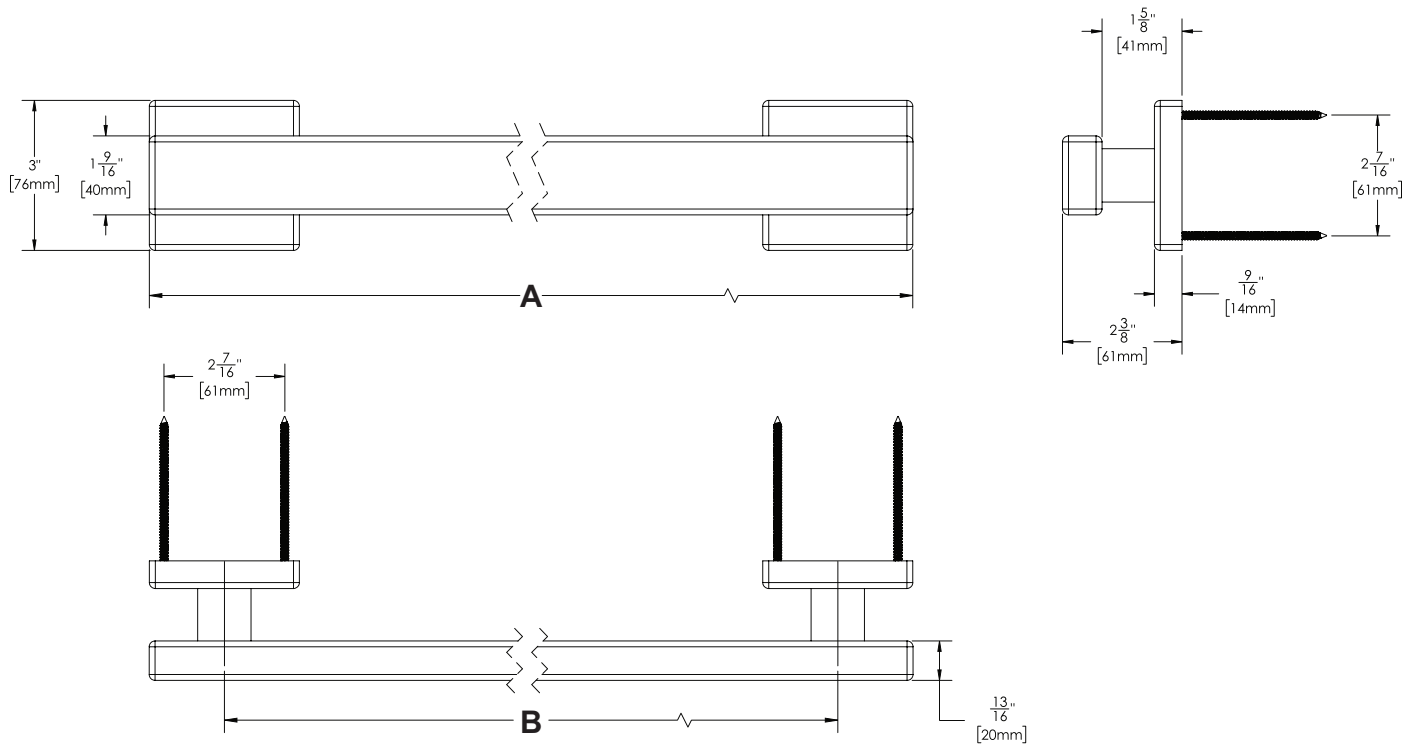

Lura® ADA Grab Bar

MODELS:

- SA-2509-24: 24" ADA Grab Bar
- SA-2509-36: 36" ADA Grab Bar
- SA-2509-42: 42" ADA Grab Bar

FEATURES:

- ADA Grab Bar measures 24", 36", or 48" wide
- Metal construction
- Corrosion resistant finishes
- Mounting hardware included
- Coordinates with Lura Collection

All dimensions are in inches (millimeters) unless otherwise specified and are subject to change without notice.

Architect/Engineer Approval Space:

P: 800-537-2107
F: 800-977-2747
W: WWW.SPEAKMAN.COM
R: 01-FEBRUARY 2020

Lura® ADA Grab Bar

DIMENSION "A"

SA-2509-24	27" (686mm)
SA-2509-36	39" (991mm)
SA-2509-42	45" [1143mm]

DIMENSION "B"

SA-2509-24	24" (610mm)
SA-2509-36	36" (914mm)
SA-2509-42	42" [1067mm]

All dimensions are in inches (millimeters) unless otherwise specified and are subject to change without notice.