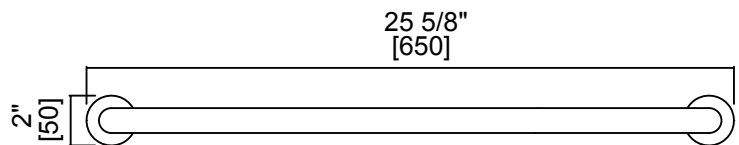

Note: Dimensions and specifications are subject to change without notice.