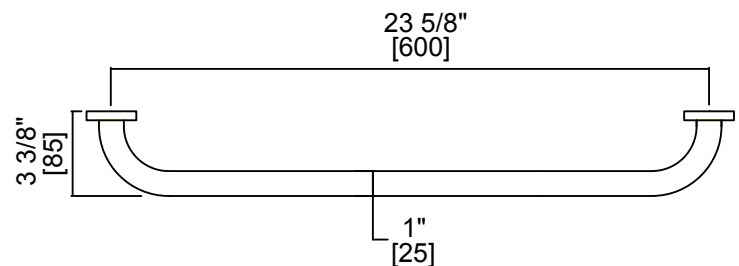

Note: Dimensions and specifications are subject to change without notice.