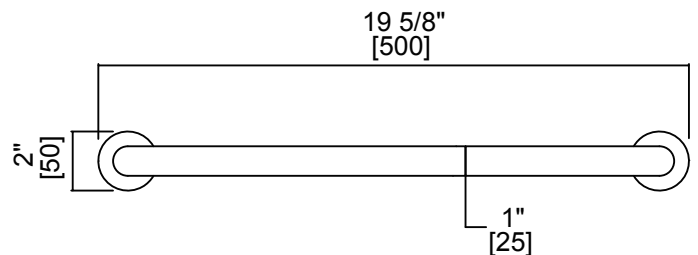

PROJECT COLLECTION

Bath Grip 18"

Item # 8289502

FEATURES

- Twist on/off Rosette
- Modern styling
- Durable finishes
- Concealed installation

WARRANTY

- Lifetime limited (Residential use)
- One Year (Commercial use)

MOUNTING HARDWARE

- Mounting kit included

Note: Dimensions and specifications are subject to change without notice.