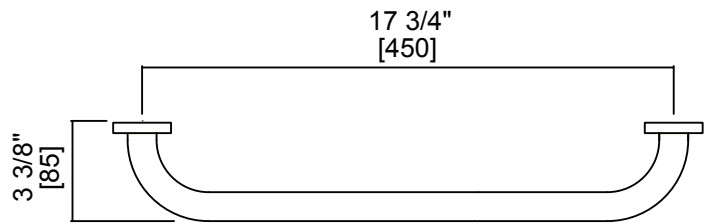

Note: Dimensions and specifications are subject to change without notice.