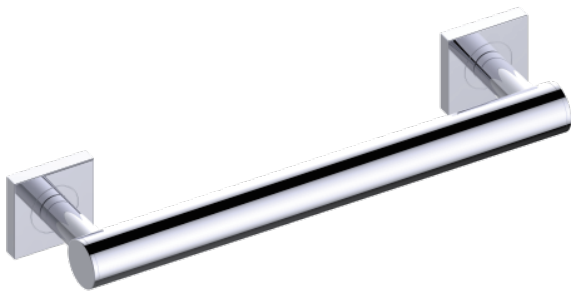

## GRAB BAR COLLECTION

Grab Bar-35mm

Available In: 12"/18"/24"/32"/36"/42"

Item # 8289412-35mm/9418-35mm/9424-35mm  
8289432-35mm/9436-35mm/9442-35mm

### FEATURES

- Pop on/off Rosette
- ADA compliant
- Modern styling
- Durable finishes
- Concealed installation