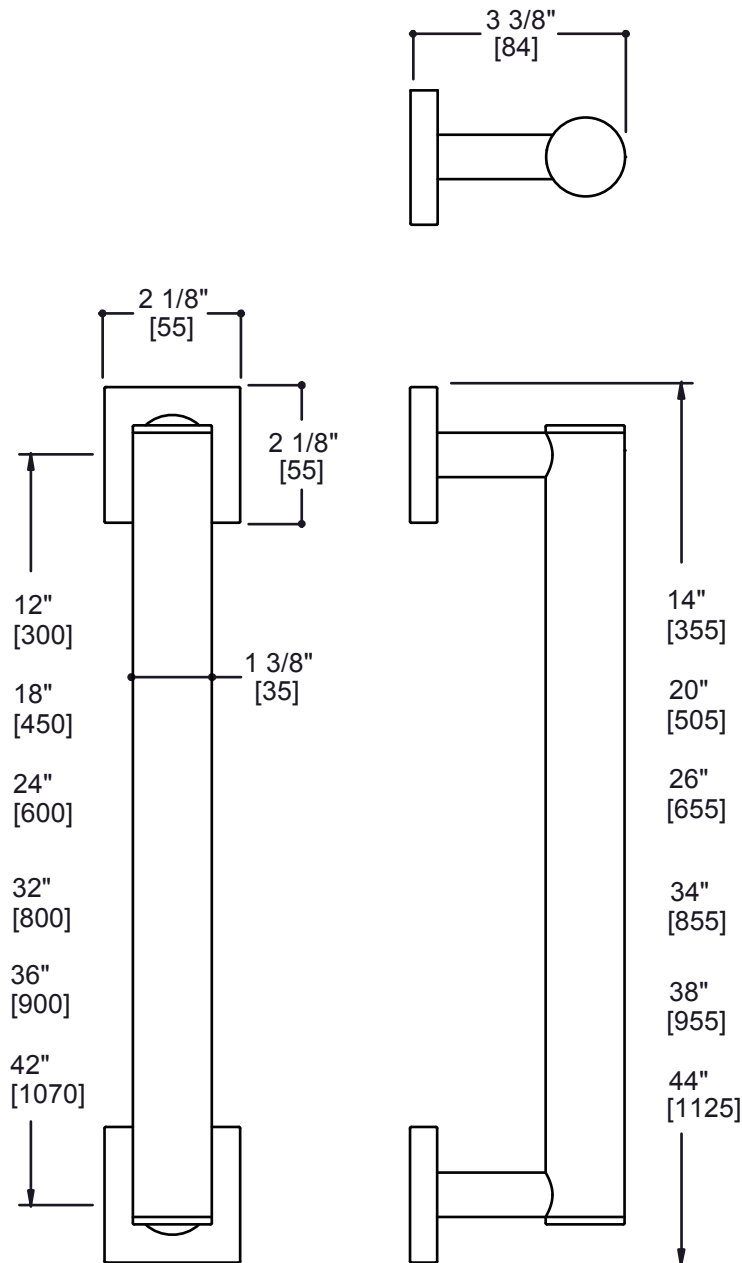

## GRAB BAR COLLECTION

Grab Bar-35mm

Available In: 12"/18"/24"/32"/36"/42"

Item # 8289412-35mm/9418-35mm/9424-35mm  
8289432-35mm/9436-35mm/9442-35mm

### MOUNTING HARDWARE

- Mounting kit included

Note: Dimensions and specifications are subject to change without notice.