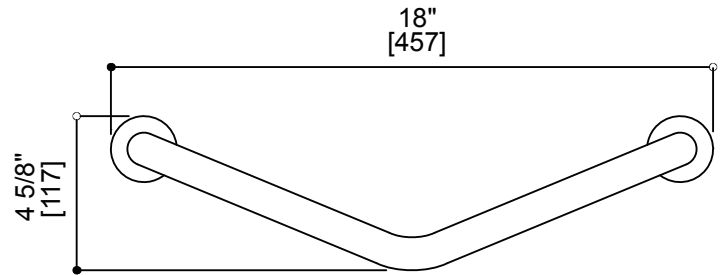

Note: Dimensions and specifications are subject to change without notice.