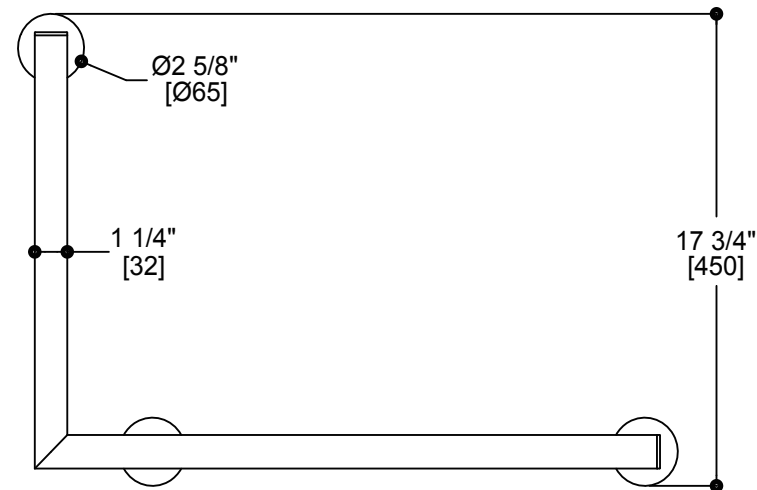

PROJECT COLLECTION

Angle Grab Bar - Right

Item # 8289101R

FEATURES

- Twist on/off Rosette
- ADA compliant
- Modern styling
- Durable finishes
- Concealed installation

WARRANTY

- Lifetime limited (Residential use)
- One Year (Commercial use)

MOUNTING HARDWARE

- Mounting kit included

Note: Dimensions and specifications are subject to change without notice.