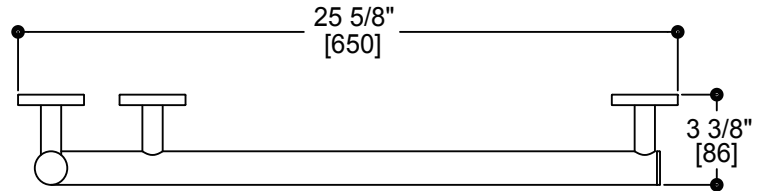

Note: Dimensions and specifications are subject to change without notice.