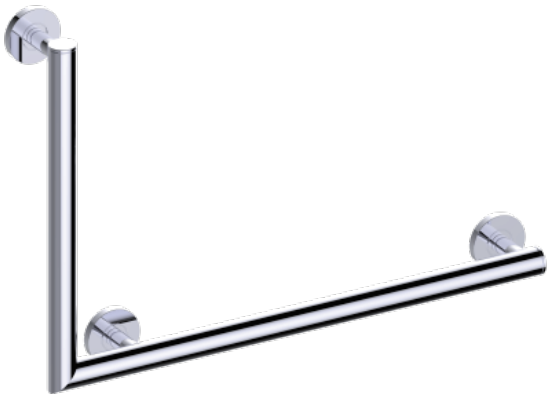

PROJECT COLLECTION

Angle Grab Bar - Right

Item # 8289101R

FEATURES

- Twist on/off Rosette
- ADA compliant
- Modern styling
- Durable finishes
- Concealed installation

WARRANTY

- Lifetime limited (Residential use)
- One Year (Commercial use)

FINISHES STOCKED IN

- Polished Chrome (99)
- Polished Nickel (68)
- Brushed Nickel (81)

SPECIAL FINISHES AVAILABLE

- Antique Nickel (91)
- Polished Gold (12)
- Brushed Gold (22)
- Brushed Brass (78)
- Black Nickel (40)
- Antique Copper (55)
- Polished Brass (72)
- Antique Brass (69)
- Brushed Chrome (85)
- Oil Rubbed Bronze (21)
- Brushed Bronze (25)
- Titanium (33)
- Glossy White (62)
- Unlacquered brass (75)
- Matte White (26)
- New World Bronze (80)
- Matte Black (48)