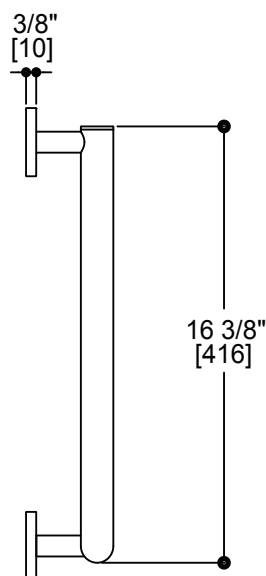

PROJECT COLLECTION

Angle Grab Bar - Right

Item # 8289101R

FEATURES

- Twist on/off Rosette
- ADA compliant
- Modern styling
- Durable finishes
- Concealed installation

WARRANTY

- Lifetime limited (Residential use)
- One Year (Commercial use)

MOUNTING HARDWARE

- Mounting kit included

Note: Dimensions and specifications are subject to change without notice.