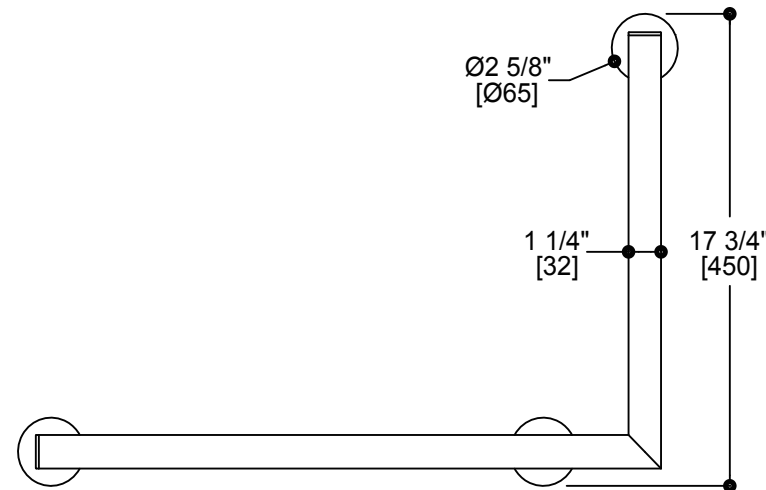

PROJECT COLLECTION

Angle Grab Bar - Left

Item # 8289101L

FEATURES

- Twist on/off Rosette
- ADA compliant
- Modern styling
- Durable finishes
- Concealed installation

WARRANTY

- Lifetime limited (Residential use)
- One Year (Commercial use)

MOUNTING HARDWARE

- Mounting kit included

Note: Dimensions and specifications are subject to change without notice.