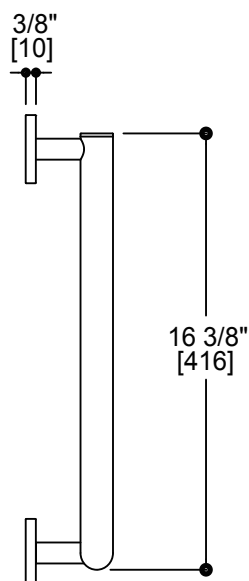

PROJECT COLLECTION

Angle Grab Bar - Left

Item # 8289101L

FEATURES

- Twist on/off Rosette
- ADA compliant
- Modern styling
- Durable finishes
- Concealed installation

WARRANTY

- Lifetime limited (Residential use)
- One Year (Commercial use)

MOUNTING HARDWARE

- Mounting kit included

Note: Dimensions and specifications are subject to change without notice.