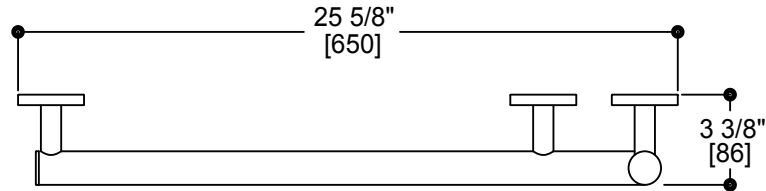

Note: Dimensions and specifications are subject to change without notice.