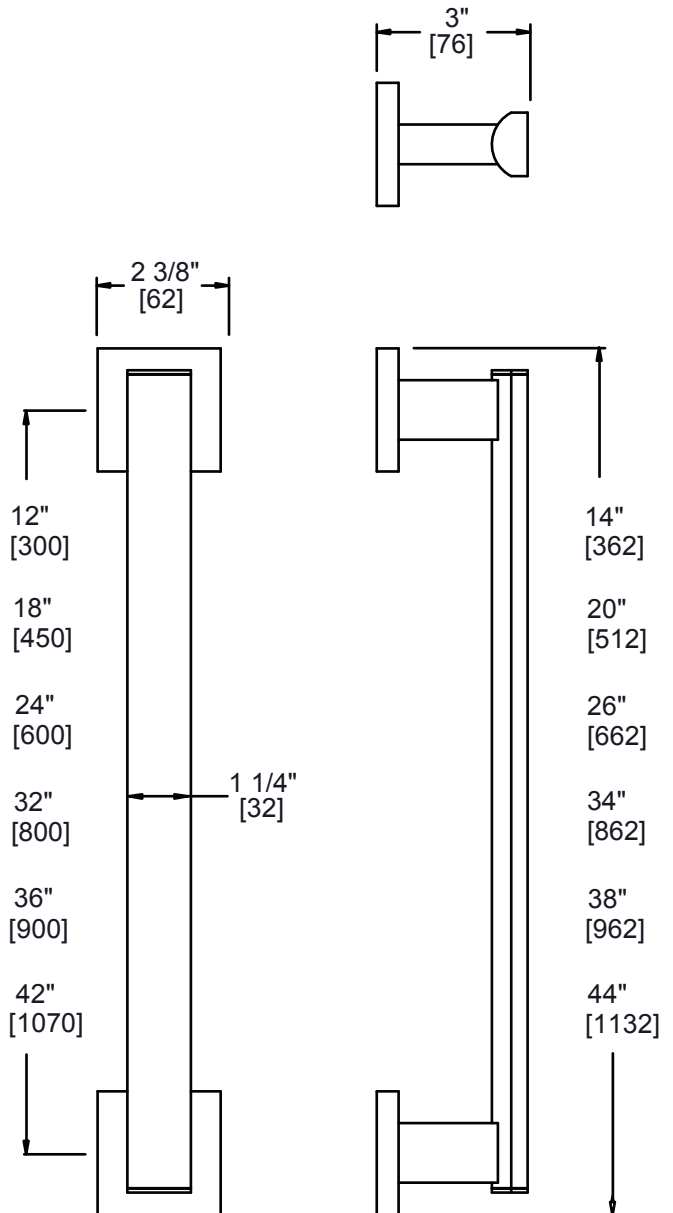

MOUNTING HARDWARE

- Mounting kit included

Please see optional purchases for additional rosette options.

Note: Dimensions and specifications are subject to change without notice.