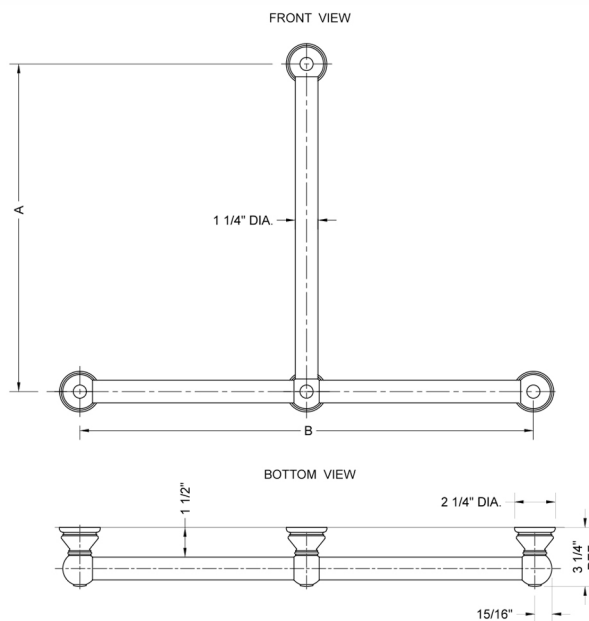

## T30 Smooth 32H x 32W T Grab Bar

**Model #: T30-32H-32W-**

### FEATURES:

- ADA compliant when properly installed
- All brass construction, fully polished & plated
- All grab bars can be custom sized. Contact JACLO for pricing & availability
- Optional handshower sliders and toilet paper/wash cloth holders can be added only upon initial order
- Grab bars over 32" REQUIRE a middle post

### SPECIFICATION DRAWING:

BRASS LUXURY GRAB BAR			
PART. #	DESCRIPTION	A H	B W
T30-24H-24W	CENTER TO CENTER	24"	24"
T30-24H-32W	CENTER TO CENTER	24"	32"
T30-32H-24W	CENTER TO CENTER	32"	24"
T30-32H-32W	CENTER TO CENTER	32"	32"