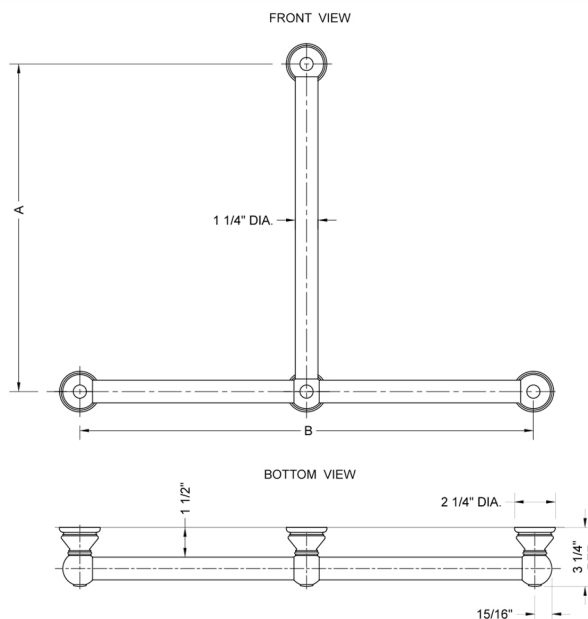

T30 Smooth 24H x 24W T Grab Bar

Model #: T30-24H-24W-

FEATURES:

- ADA compliant when properly installed
- All brass construction, fully polished & plated
- All grab bars can be custom sized. Contact JACLO for pricing & availability
- Optional handshower sliders and toilet paper/wash cloth holders can be added only upon initial order
- Grab bars over 32" REQUIRE a middle post

SPECIFICATION DRAWING:

| BRASS LUXURY GRAB BAR | | | |
|-----------------------|------------------|--------|--------|
| PART. # | DESCRIPTION | A H | B W |
| T30-24H-24W | CENTER TO CENTER | 24" | 24" |
| T30-24H-32W | CENTER TO CENTER | 24" | 32" |
| T30-32H-24W | CENTER TO CENTER | 32" | 24" |
| T30-32H-32W | CENTER TO CENTER | 32" | 32" |