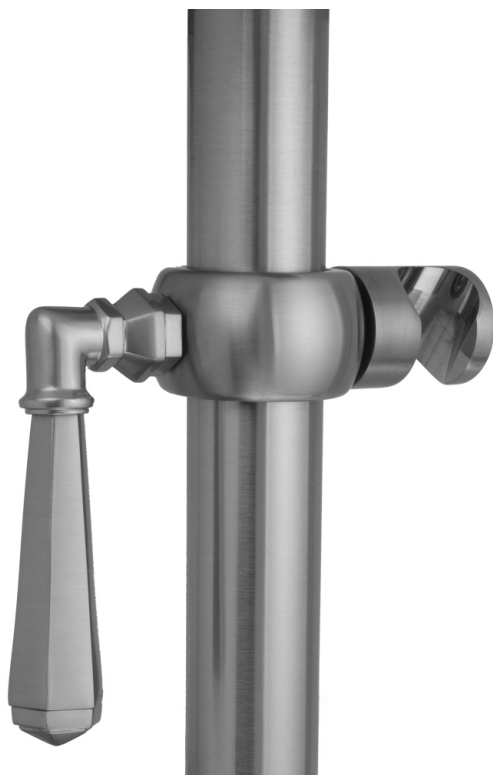

Hex Lever Grab Bar Handshower Slider

Model #: SRSL85-

FEATURES:

- Sliding handshower mounts for all luxury grab bars
- All brass construction, fully polished & plated
- Adjust tilt of handshower bracket allows use of handshower at desired angle
- ADA compliant lever handles
- For white porcelain button on cross handles & SL92-, add -P- to part #

AVAILABLE FINISHES:

Polished Chrome (PCH)	Satin Chrome (SC)	Bronze Umber (BU)
Satin Nickel (SN)	Pewter (PEW)	Caramel Bronze (CB)
Polished Nickel (PN)	Antique Brass (AB)	Antique Copper (ACU)
Oil-Rubbed Bronze (ORB)	Polished Brass (PB)	Polished Copper (PCU)
Vintage Bronze (VB)	Satin Brass (SB)	Matte Black (MBK)
Satin Gold (SG)	Polished Gold (PG)	Black Nickel (BKN)
Bombay Gold (BG)	Jewelers Gold (JG)	Europa Bronze (EB)
White (WH)	Sedona Beige (SDB)	Tristan Brass (TB)
Unlacquered Brass (ULB)		